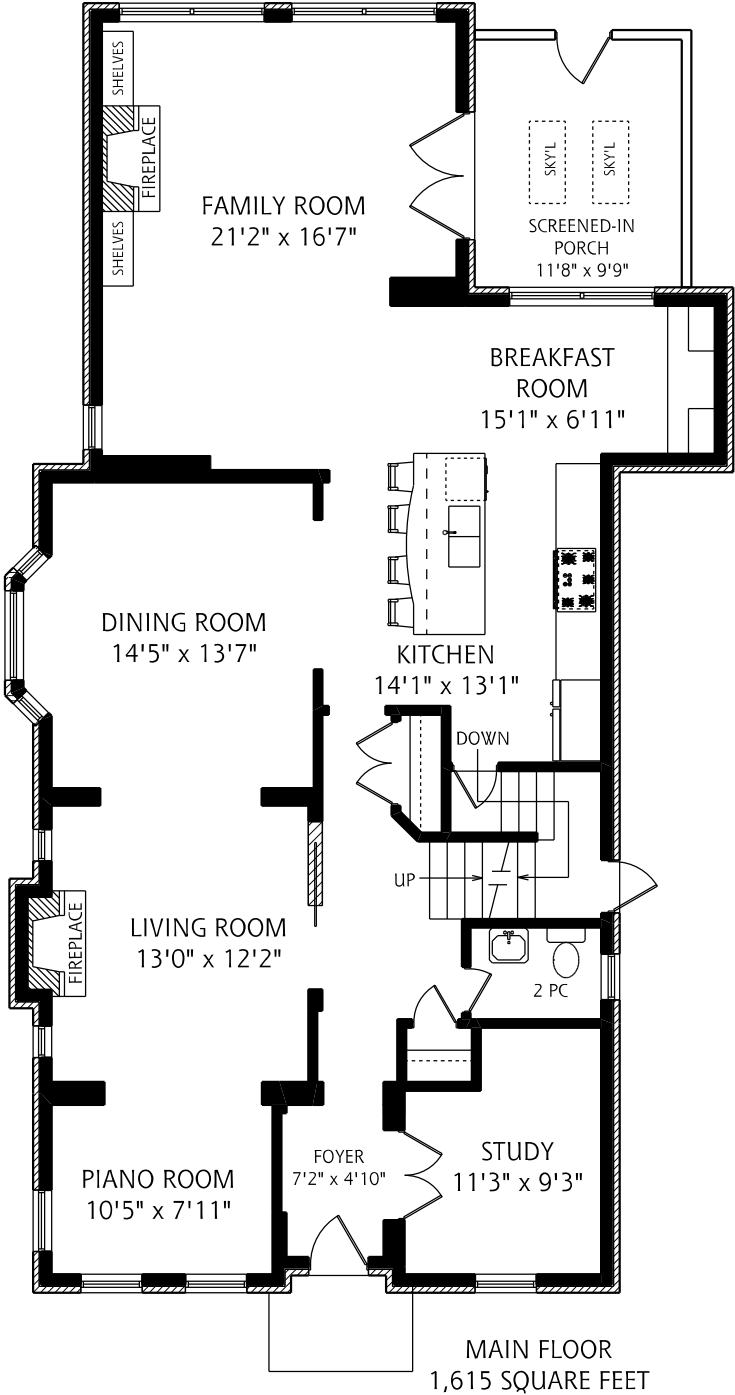

76 ALEXANDRA BOULEVARD

SECOND FLOOR
1,185 SQUARE FEET

ALL MEASUREMENTS SHOULD BE CONSIDERED APPROXIMATE

76 ALEXANDRA BOULEVARD

THIRD FLOOR
445 SQUARE FEET
ALL MEASUREMENTS SHOULD BE CONSIDERED APPROXIMATE
5 FOOT SCALE

LOWER LEVEL
1,190 SQUARE FEET