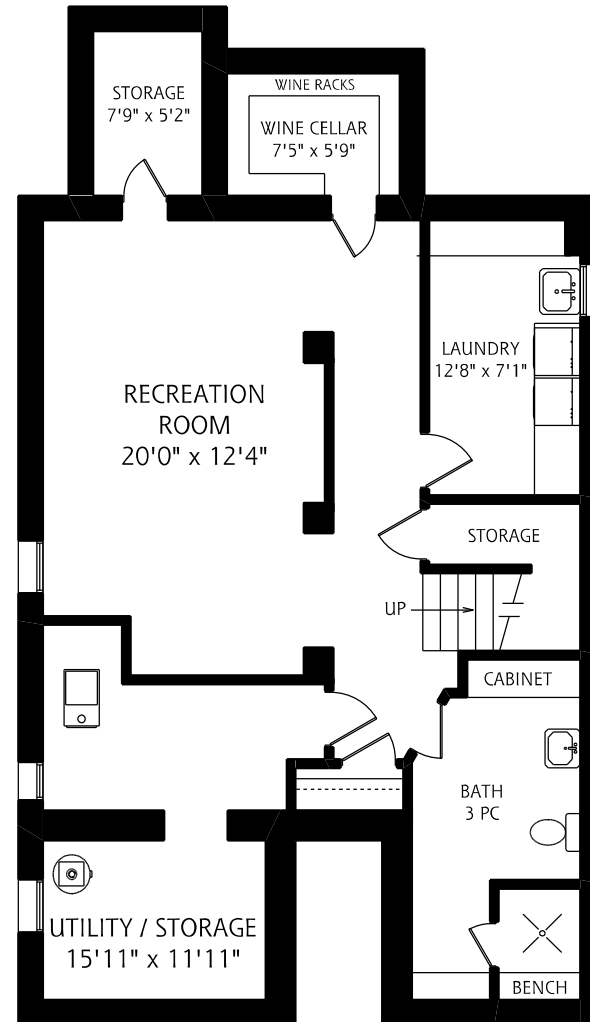

76 ALEXANDRA BOULEVARD

SECOND FLOOR
1,185 SQUARE FEET

ALL MEASUREMENTS SHOULD BE CONSIDERED APPROXIMATE

76 ALEXANDRA BOULEVARD

THIRD FLOOR
445 SQUARE FEET
ALL MEASUREMENTS SHOULD BE CONSIDERED APPROXIMATE
5 FOOT SCALE

LOWER LEVEL
1,190 SQUARE FEET