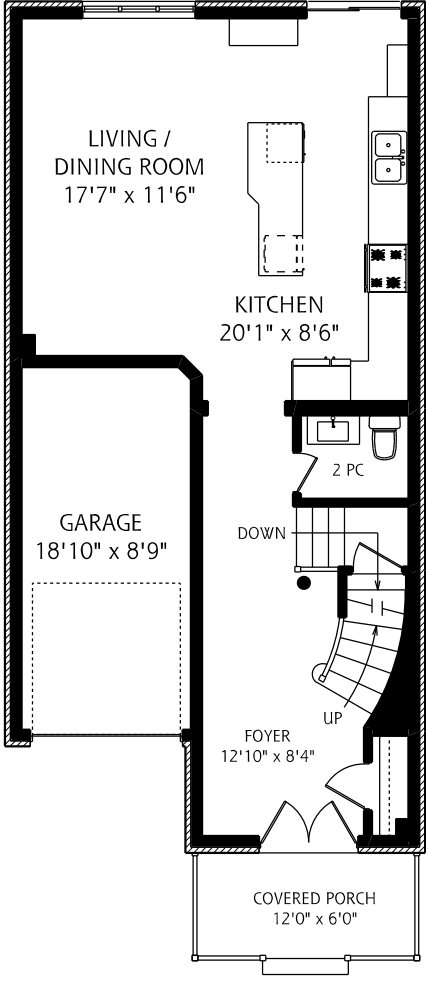

MAIN FLOOR
730 SQUARE FEET