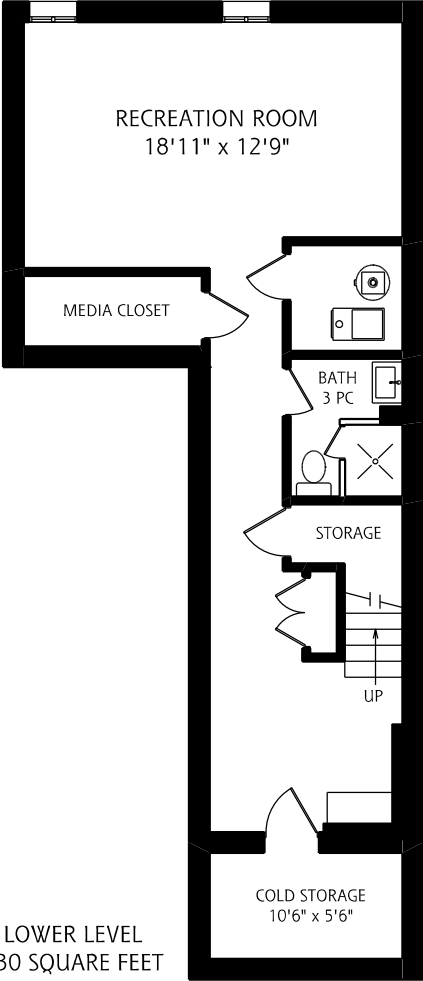

42 ENROUTES STREET

DECK
25'0" x 11'4"

LOWER LEVEL
730 SQUARE FEET