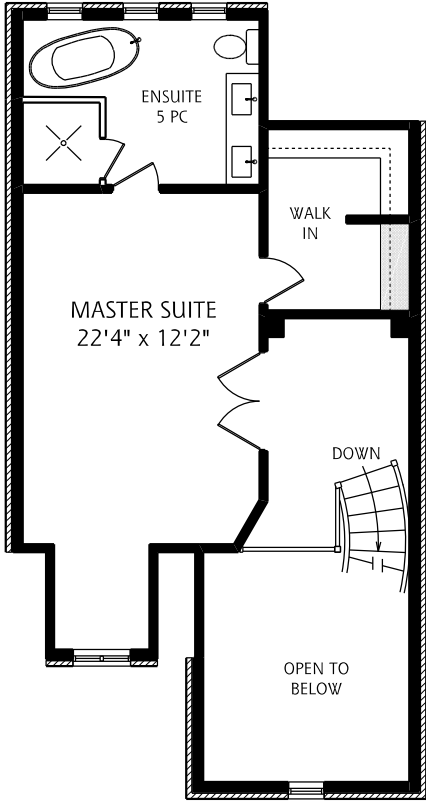

THIRD FLOOR
775 SQUARE FEET