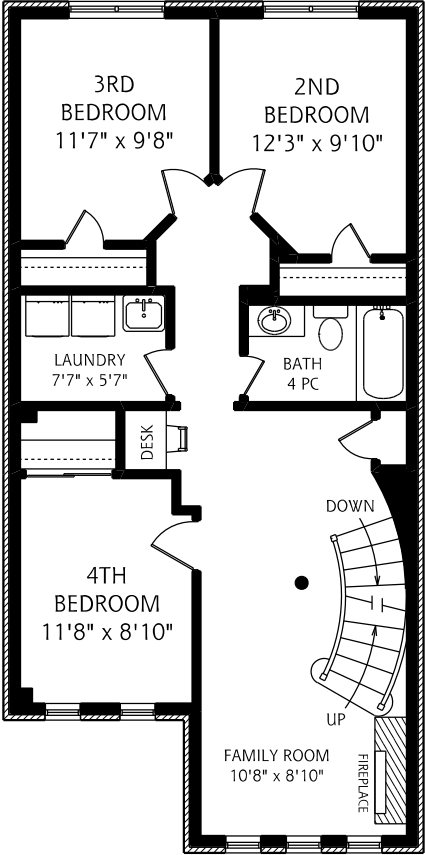

SECOND FLOOR
910 SQUARE FEET