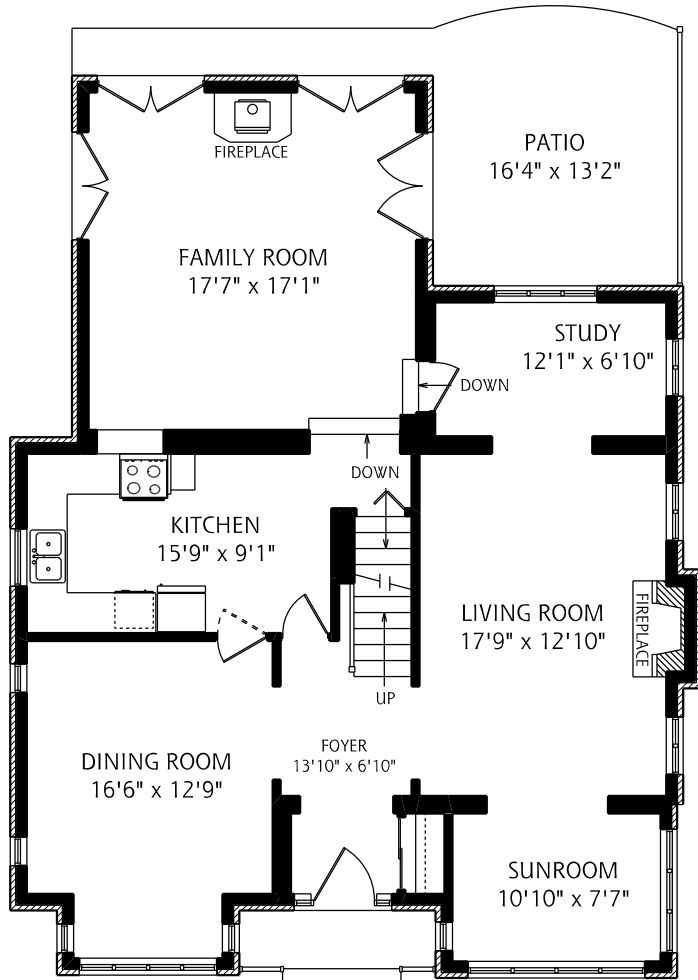

98 ALEXANDRA BOULEVARD

MAIN FLOOR
1,400 SQUARE FEET

ALL MEASUREMENTS SHOULD BE CONSIDERED APPROXIMATE

SECOND FLOOR
1,035 SQUARE FEET

LOWER LEVEL
975 SQUARE FEET