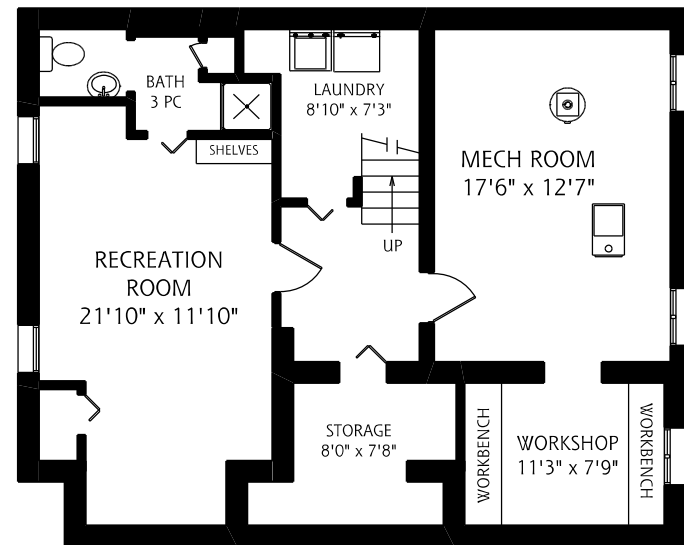

98 ALEXANDRA BOULEVARD

MAIN FLOOR
1,400 SQUARE FEET

ALL MEASUREMENTS SHOULD BE CONSIDERED APPROXIMATE

SECOND FLOOR
1,035 SQUARE FEET

LOWER LEVEL
975 SQUARE FEET