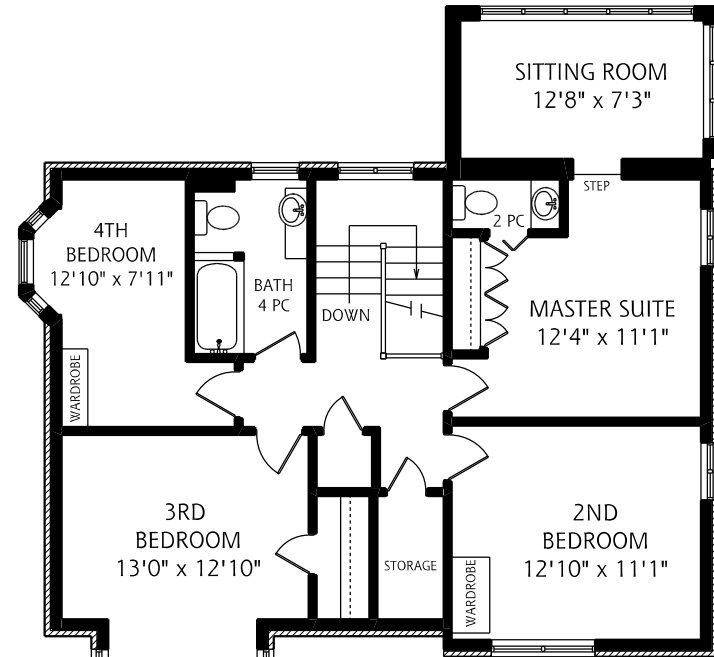

98 ALEXANDRA BOULEVARD

MAIN FLOOR
1,400 SQUARE FEET

ALL MEASUREMENTS SHOULD BE CONSIDERED APPROXIMATE

SECOND FLOOR
1,035 SQUARE FEET

LOWER LEVEL
975 SQUARE FEET