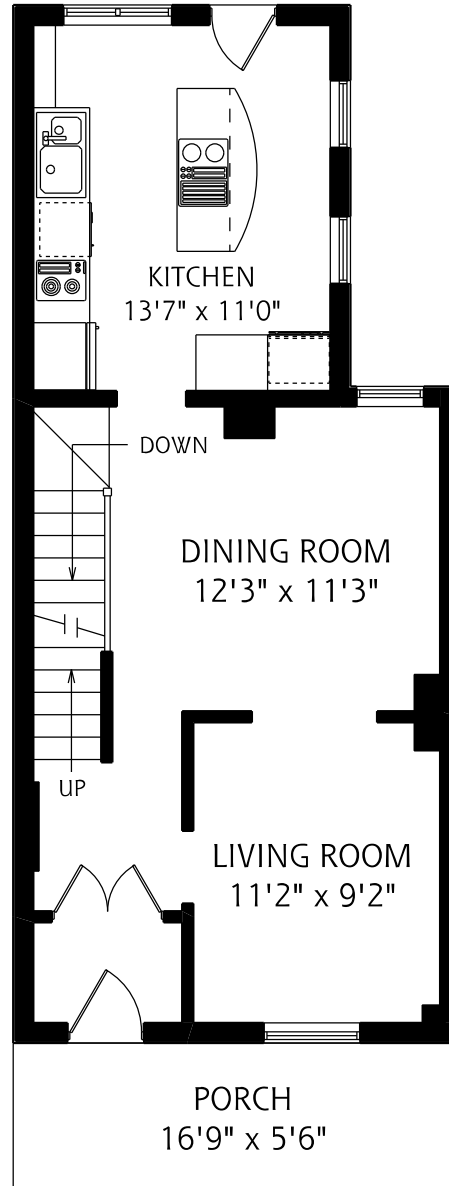

349 ALBANY AVENUE

LOWER LEVEL
585 SQUARE FEET

MAIN FLOOR
585 SQUARE FEET

SECOND FLOOR
595 SQUARE FEET

ALL MEASUREMENTS SHOULD BE CONSIDERED APPROXIMATE