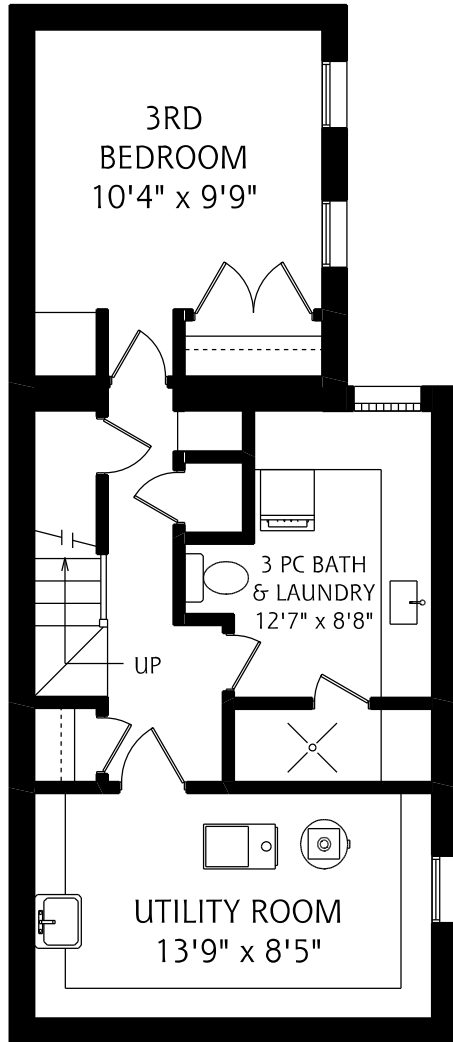

349 ALBANY AVENUE

LOWER LEVEL
585 SQUARE FEET

MAIN FLOOR
585 SQUARE FEET

SECOND FLOOR
595 SQUARE FEET

ALL MEASUREMENTS SHOULD BE CONSIDERED APPROXIMATE