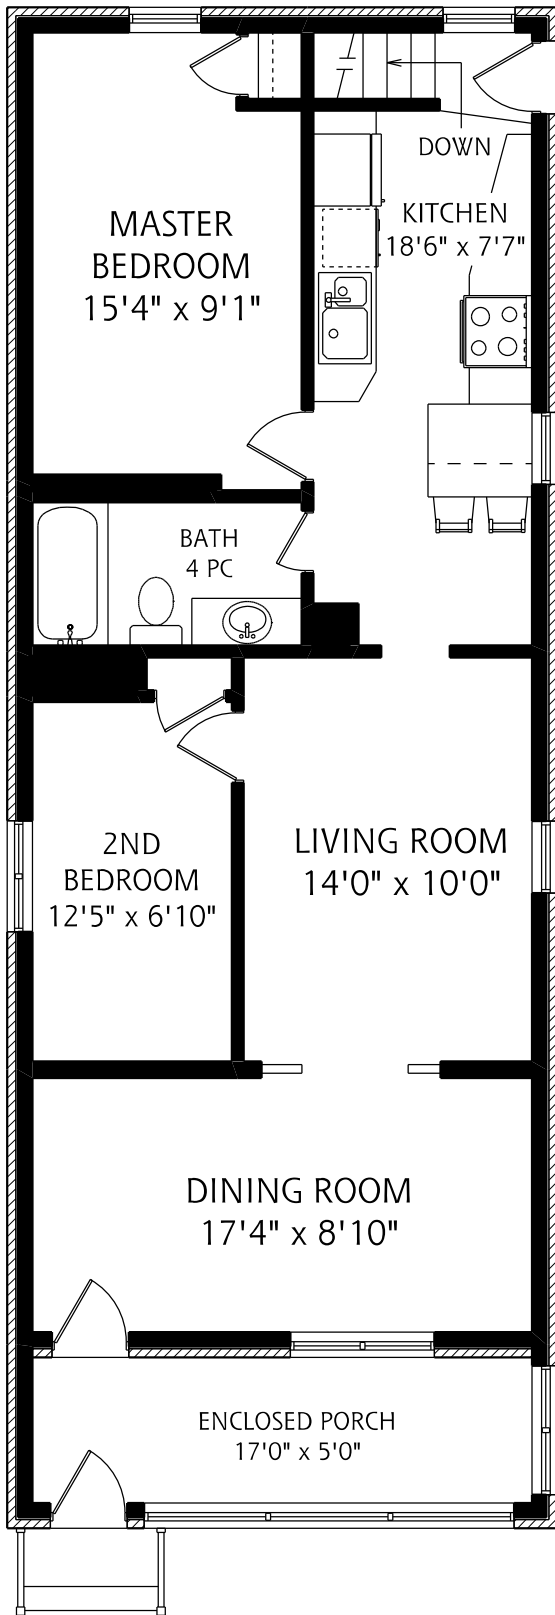

# 20 ROWNTREE AVENUE

MAIN FLOOR  
900 SQUARE FEET

LOWER LEVEL  
900 SQUARE FEET

ALL MEASUREMENTS SHOULD BE CONSIDERED APPROXIMATE