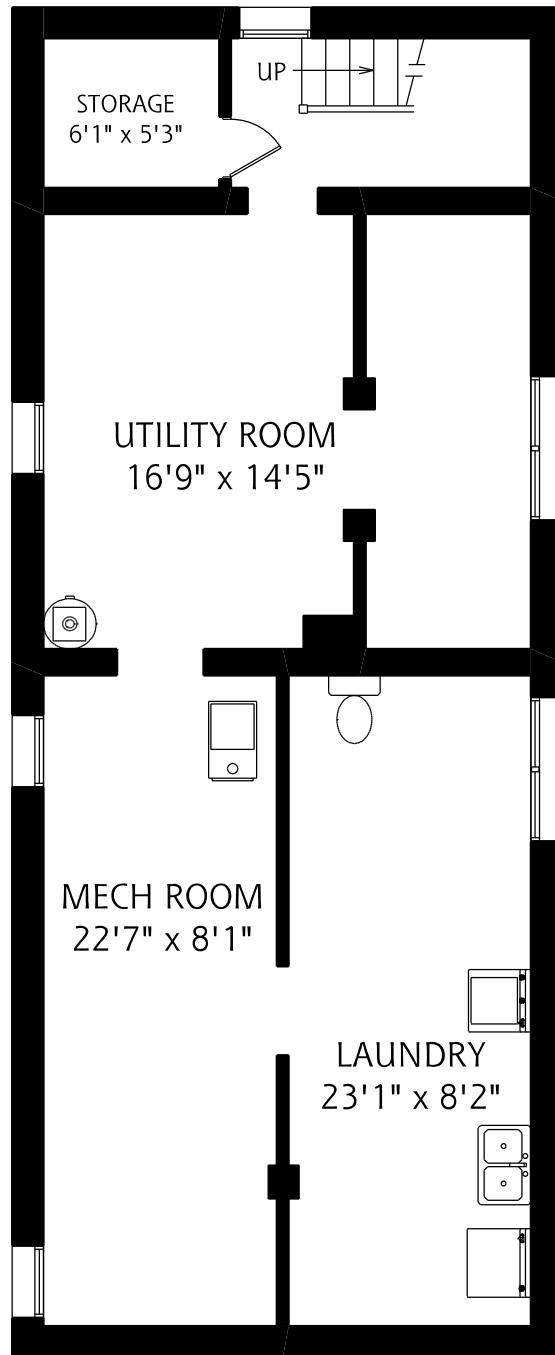

# 20 ROWNTREE AVENUE

MAIN FLOOR  
900 SQUARE FEET

LOWER LEVEL  
900 SQUARE FEET

ALL MEASUREMENTS SHOULD BE CONSIDERED APPROXIMATE