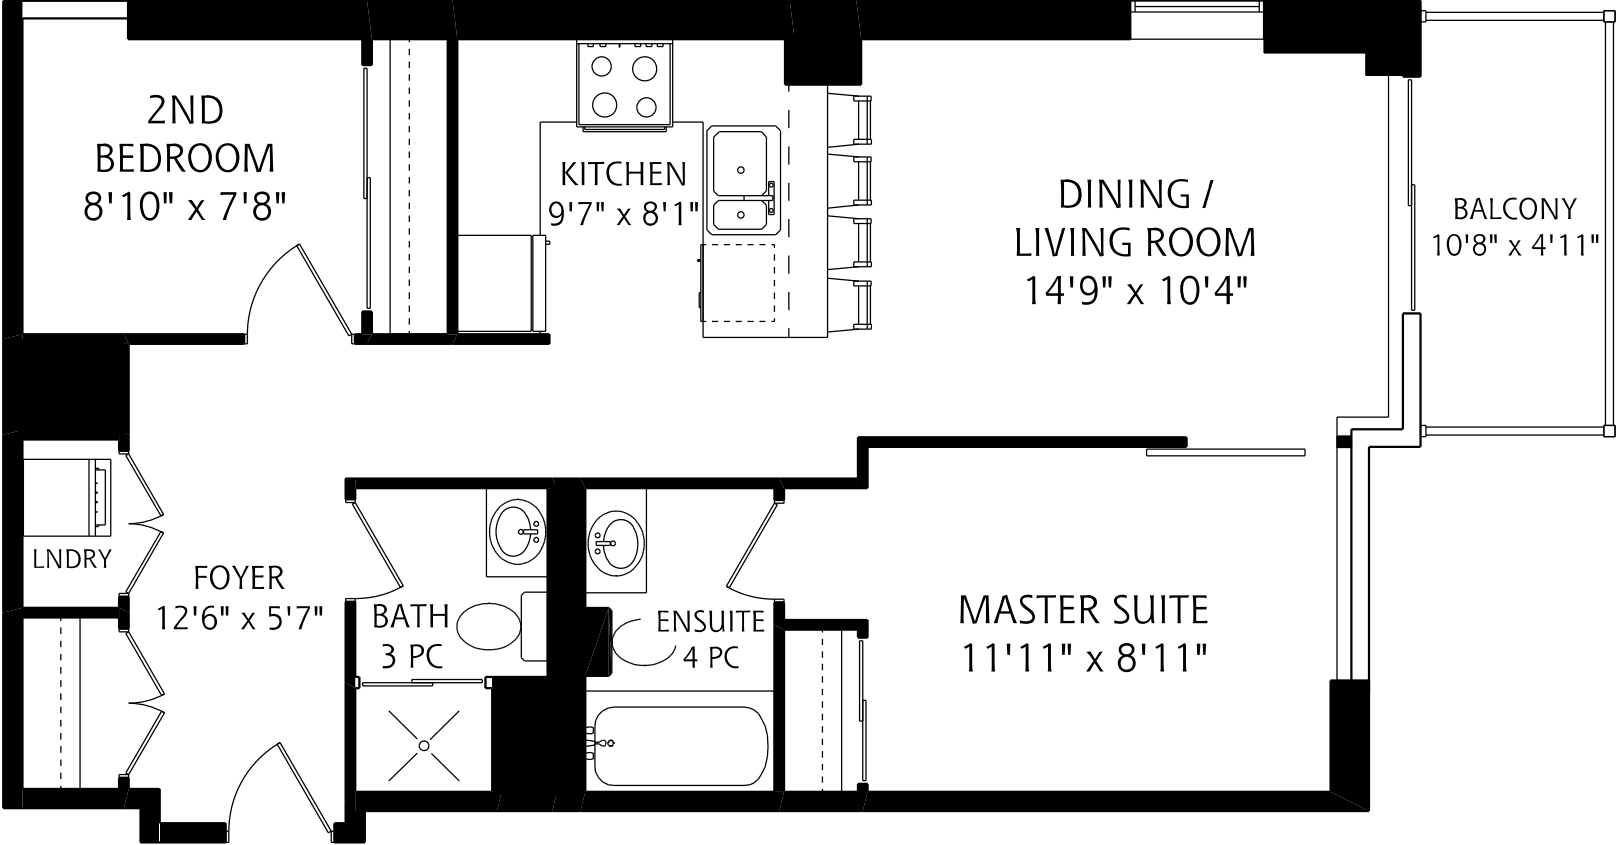

## SUITE #1104

775 SQUARE FEET

ALL MEASUREMENTS SHOULD BE CONSIDERED APPROXIMATE