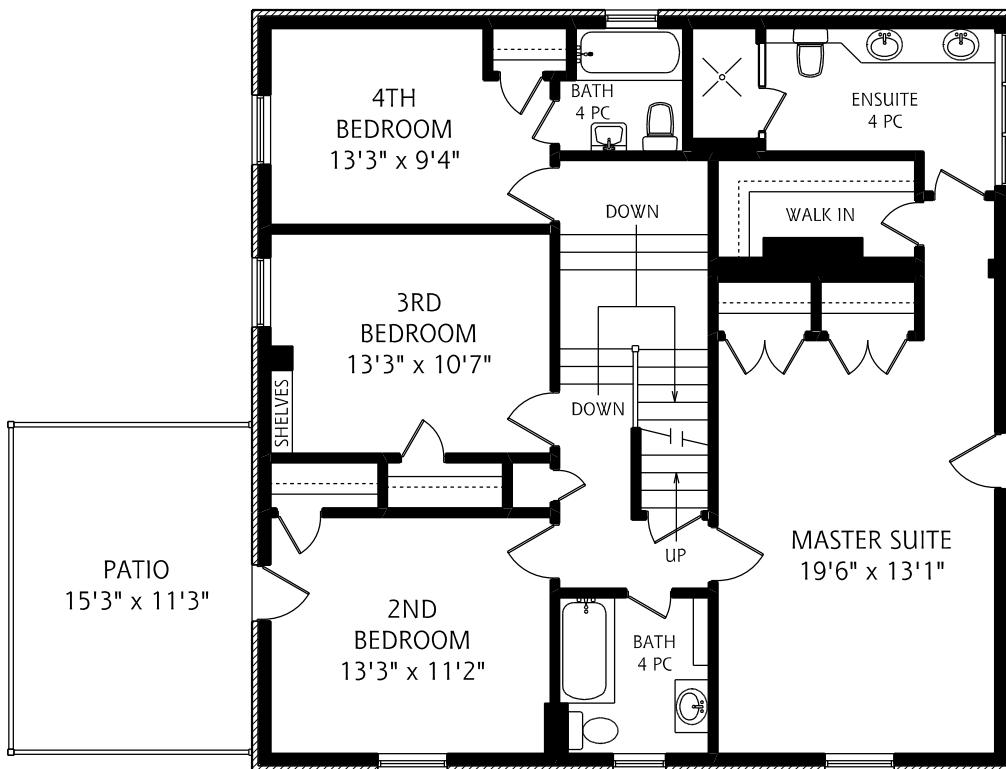

64 WEYBOURNE CRESCENT

MAIN FLOOR
1,630 SQUARE FEET

SECOND FLOOR
1,300 SQUARE FEET

ALL MEASUREMENTS SHOULD BE CONSIDERED APPROXIMATE

64 WEYBOURNE CRESCENT

THIRD FLOOR
650 SQUARE FEET

LOWER LEVEL
1,300 SQUARE FEET

ALL MEASUREMENTS SHOULD BE CONSIDERED APPROXIMATE