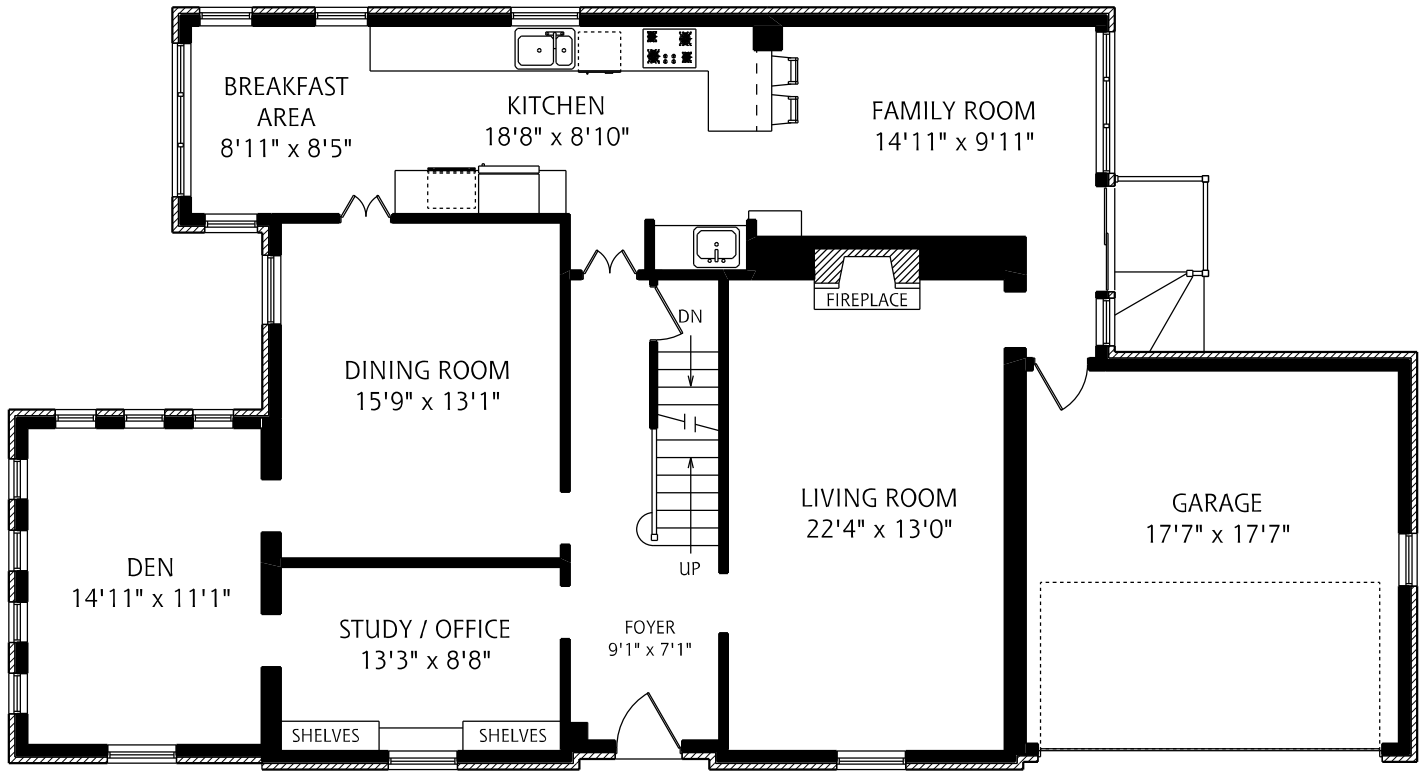

64 WEYBOURNE CRESCENT

MAIN FLOOR
1,630 SQUARE FEET

SECOND FLOOR
1,300 SQUARE FEET

ALL MEASUREMENTS SHOULD BE CONSIDERED APPROXIMATE

64 WEYBOURNE CRESCENT

THIRD FLOOR
650 SQUARE FEET

LOWER LEVEL
1,300 SQUARE FEET

ALL MEASUREMENTS SHOULD BE CONSIDERED APPROXIMATE