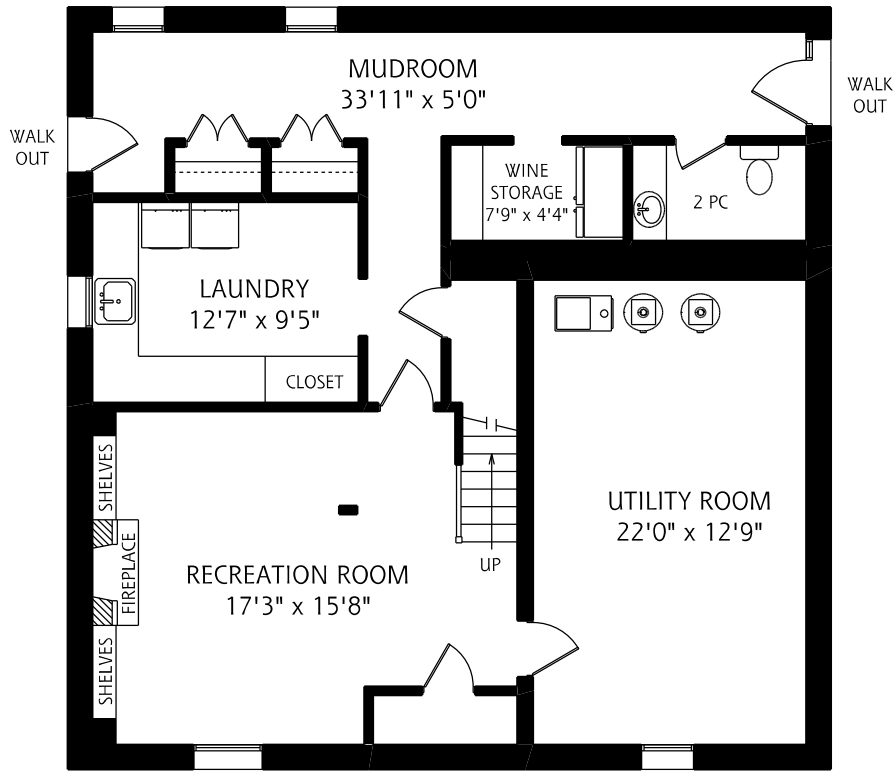

64 WEYBOURNE CRESCENT

MAIN FLOOR
1,630 SQUARE FEET

SECOND FLOOR
1,300 SQUARE FEET

ALL MEASUREMENTS SHOULD BE CONSIDERED APPROXIMATE

64 WEYBOURNE CRESCENT

THIRD FLOOR
650 SQUARE FEET

LOWER LEVEL
1,300 SQUARE FEET

ALL MEASUREMENTS SHOULD BE CONSIDERED APPROXIMATE