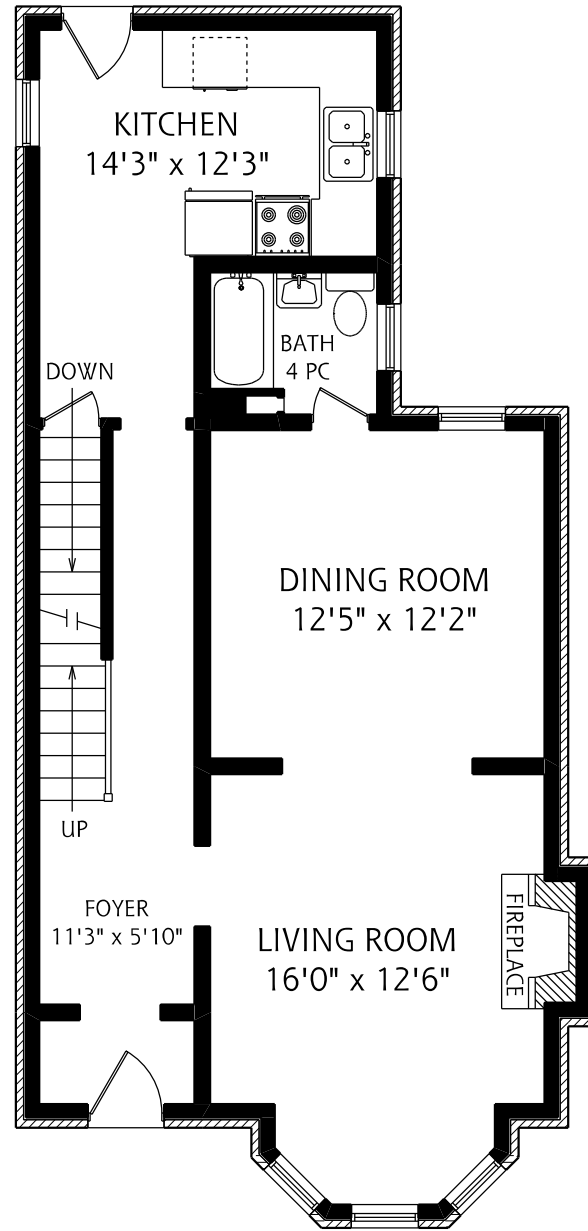

6 BERNARD AVENUE

LOWER LEVEL
265 SQUARE FEET

ALL MEASUREMENTS SHOULD BE CONSIDERED APPROXIMATE

MAIN FLOOR
805 SQUARE FEET

SECOND FLOOR
775 SQUARE FEET