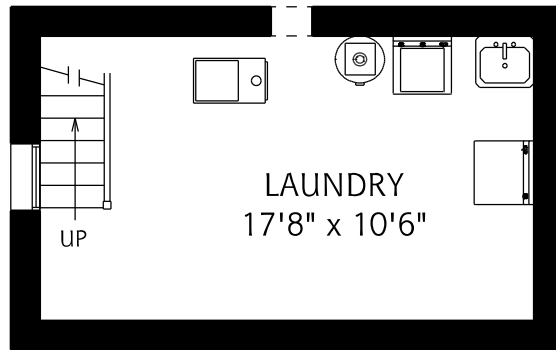

6 BERNARD AVENUE

LOWER LEVEL
265 SQUARE FEET

ALL MEASUREMENTS SHOULD BE CONSIDERED APPROXIMATE

MAIN FLOOR
805 SQUARE FEET

SECOND FLOOR
775 SQUARE FEET