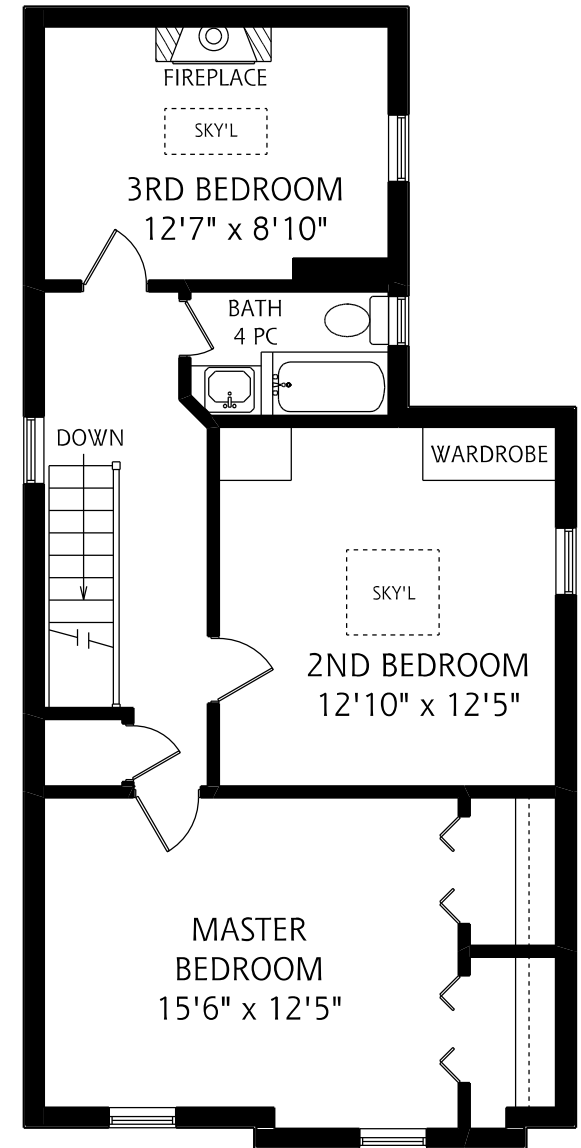

6 BERNARD AVENUE

LOWER LEVEL
265 SQUARE FEET

ALL MEASUREMENTS SHOULD BE CONSIDERED APPROXIMATE

MAIN FLOOR
805 SQUARE FEET

SECOND FLOOR
775 SQUARE FEET