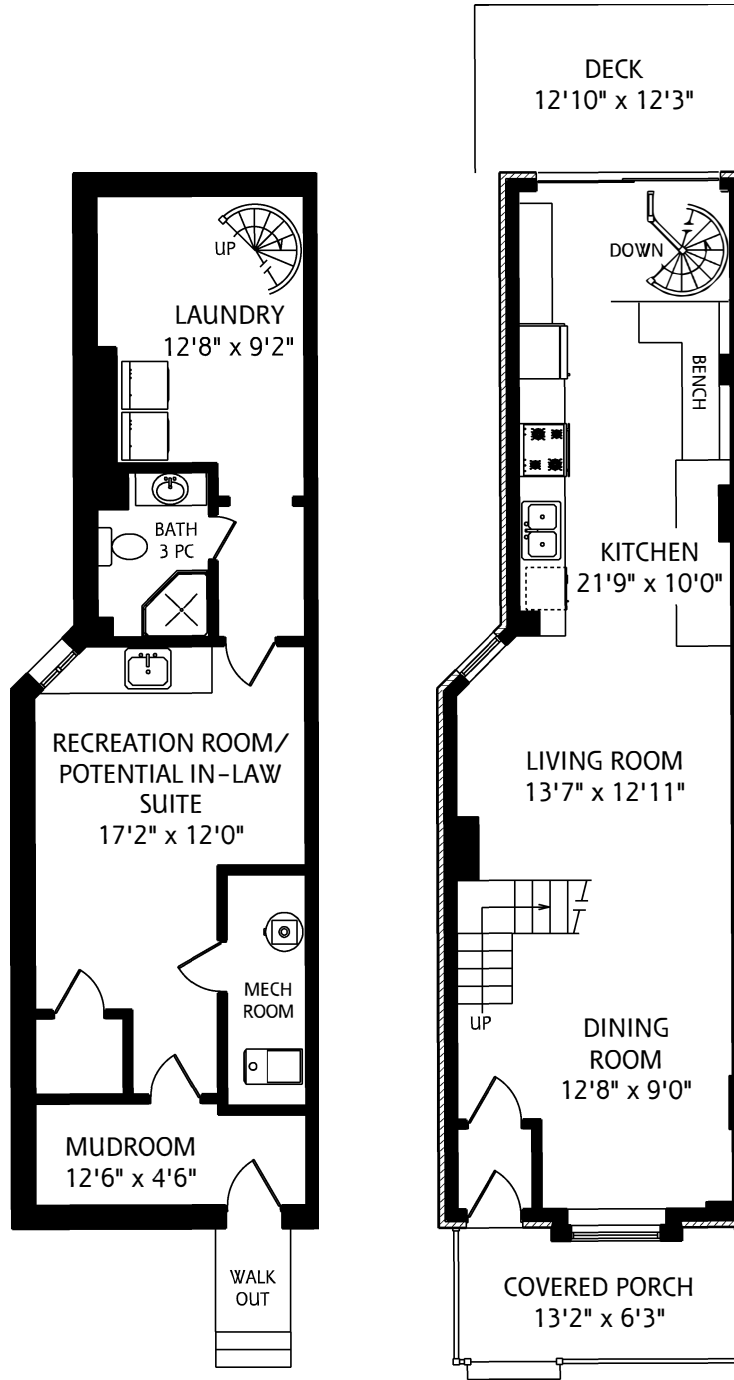

930 MANNING AVENUE

LOWER LEVEL
665 SQUARE FEET

MAIN FLOOR
665 SQUARE FEET

SECOND FLOOR
555 SQUARE FEET

THIRD FLOOR
175 SQUARE FEET

ALL MEASUREMENTS SHOULD BE CONSIDERED APPROXIMATE