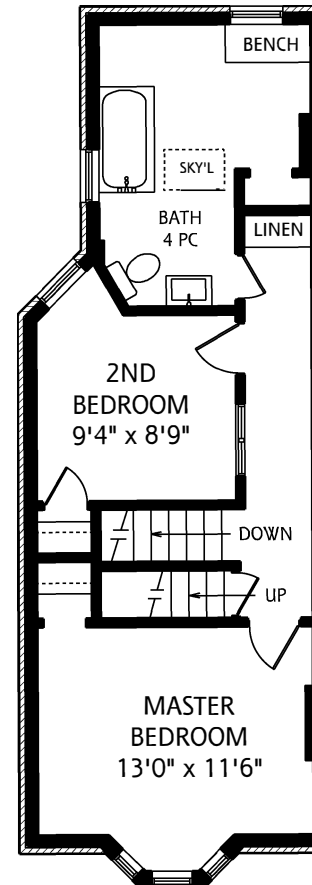

930 MANNING AVENUE

LOWER LEVEL
665 SQUARE FEET

MAIN FLOOR
665 SQUARE FEET

SECOND FLOOR
555 SQUARE FEET

THIRD FLOOR
175 SQUARE FEET

ALL MEASUREMENTS SHOULD BE CONSIDERED APPROXIMATE