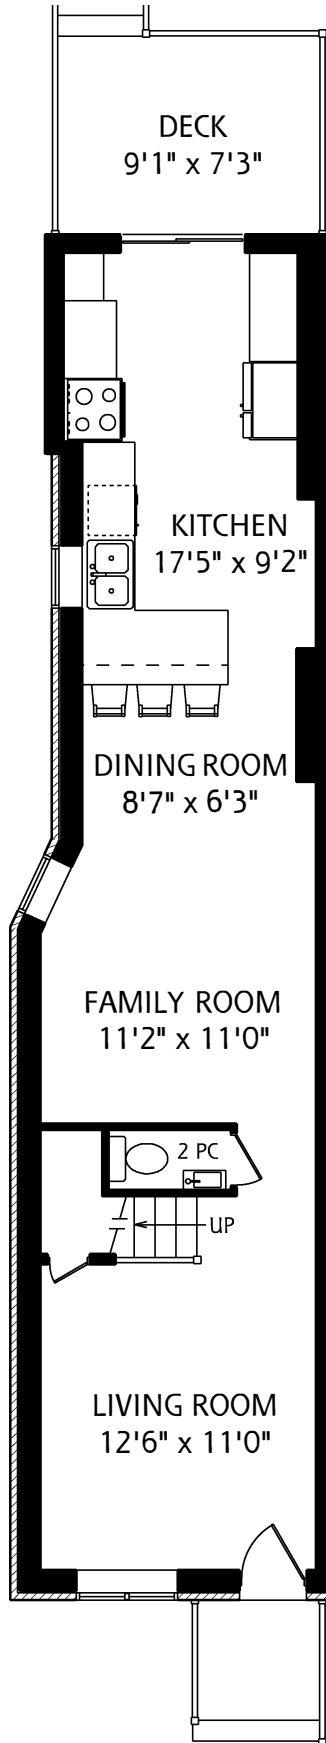

# 45 HENDRICK AVENUE

LOWER LEVEL  
710 SQUARE FEET

MAIN FLOOR  
660 SQUARE FEET

SECOND FLOOR  
665 SQUARE FEET

ALL MEASUREMENTS SHOULD BE CONSIDERED APPROXIMATE