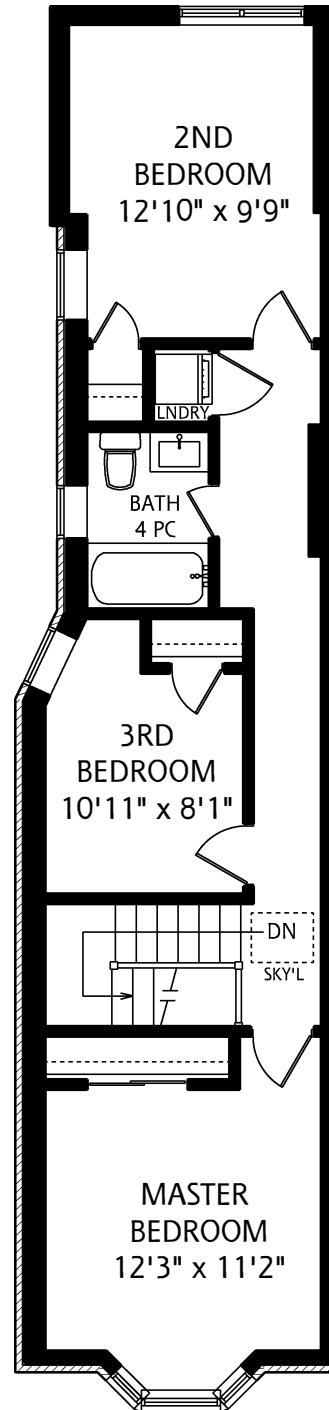

# 45 HENDRICK AVENUE

LOWER LEVEL  
710 SQUARE FEET

MAIN FLOOR  
660 SQUARE FEET

SECOND FLOOR  
665 SQUARE FEET

ALL MEASUREMENTS SHOULD BE CONSIDERED APPROXIMATE