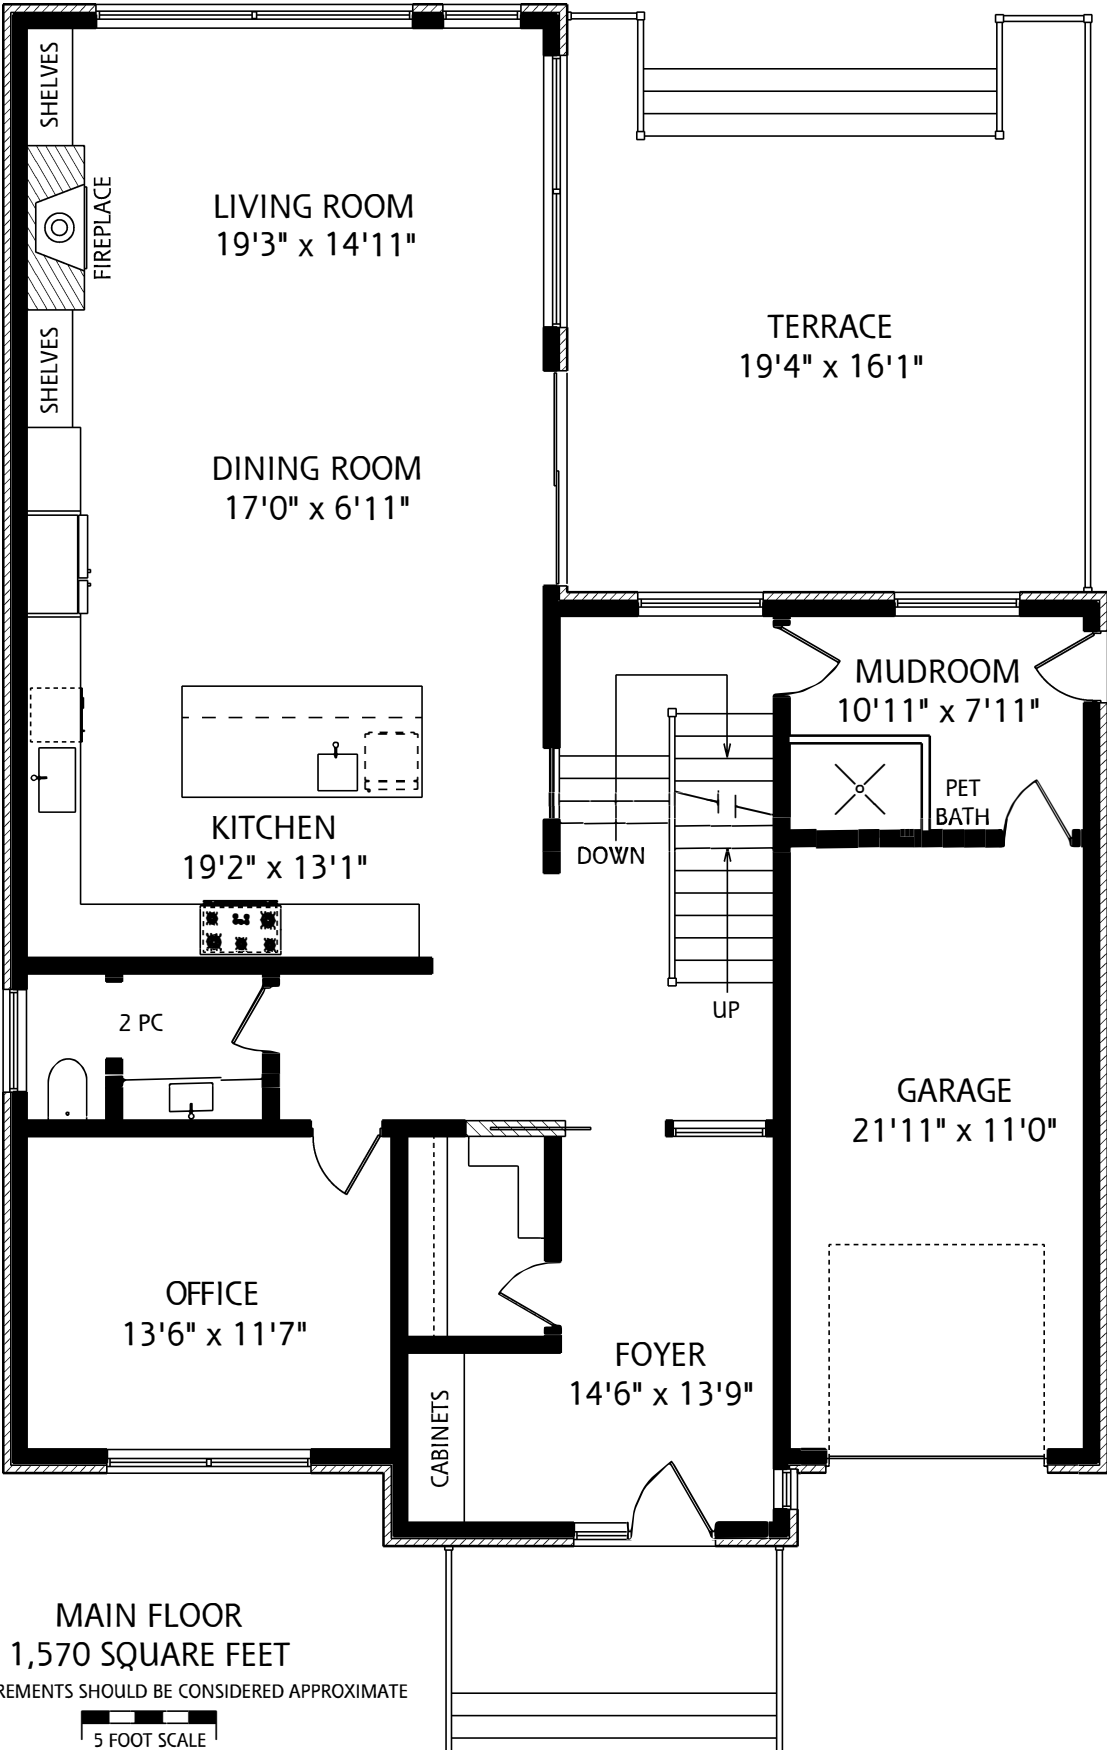

# 101 ESGORE DRIVE

# 101 ESGORE DRIVE

SECOND FLOOR  
1,570 SQUARE FEET

ALL MEASUREMENTS SHOULD BE CONSIDERED APPROXIMATE

# 101 ESGORE DRIVE

ALL MEASUREMENTS SHOULD BE CONSIDERED APPROXIMATE