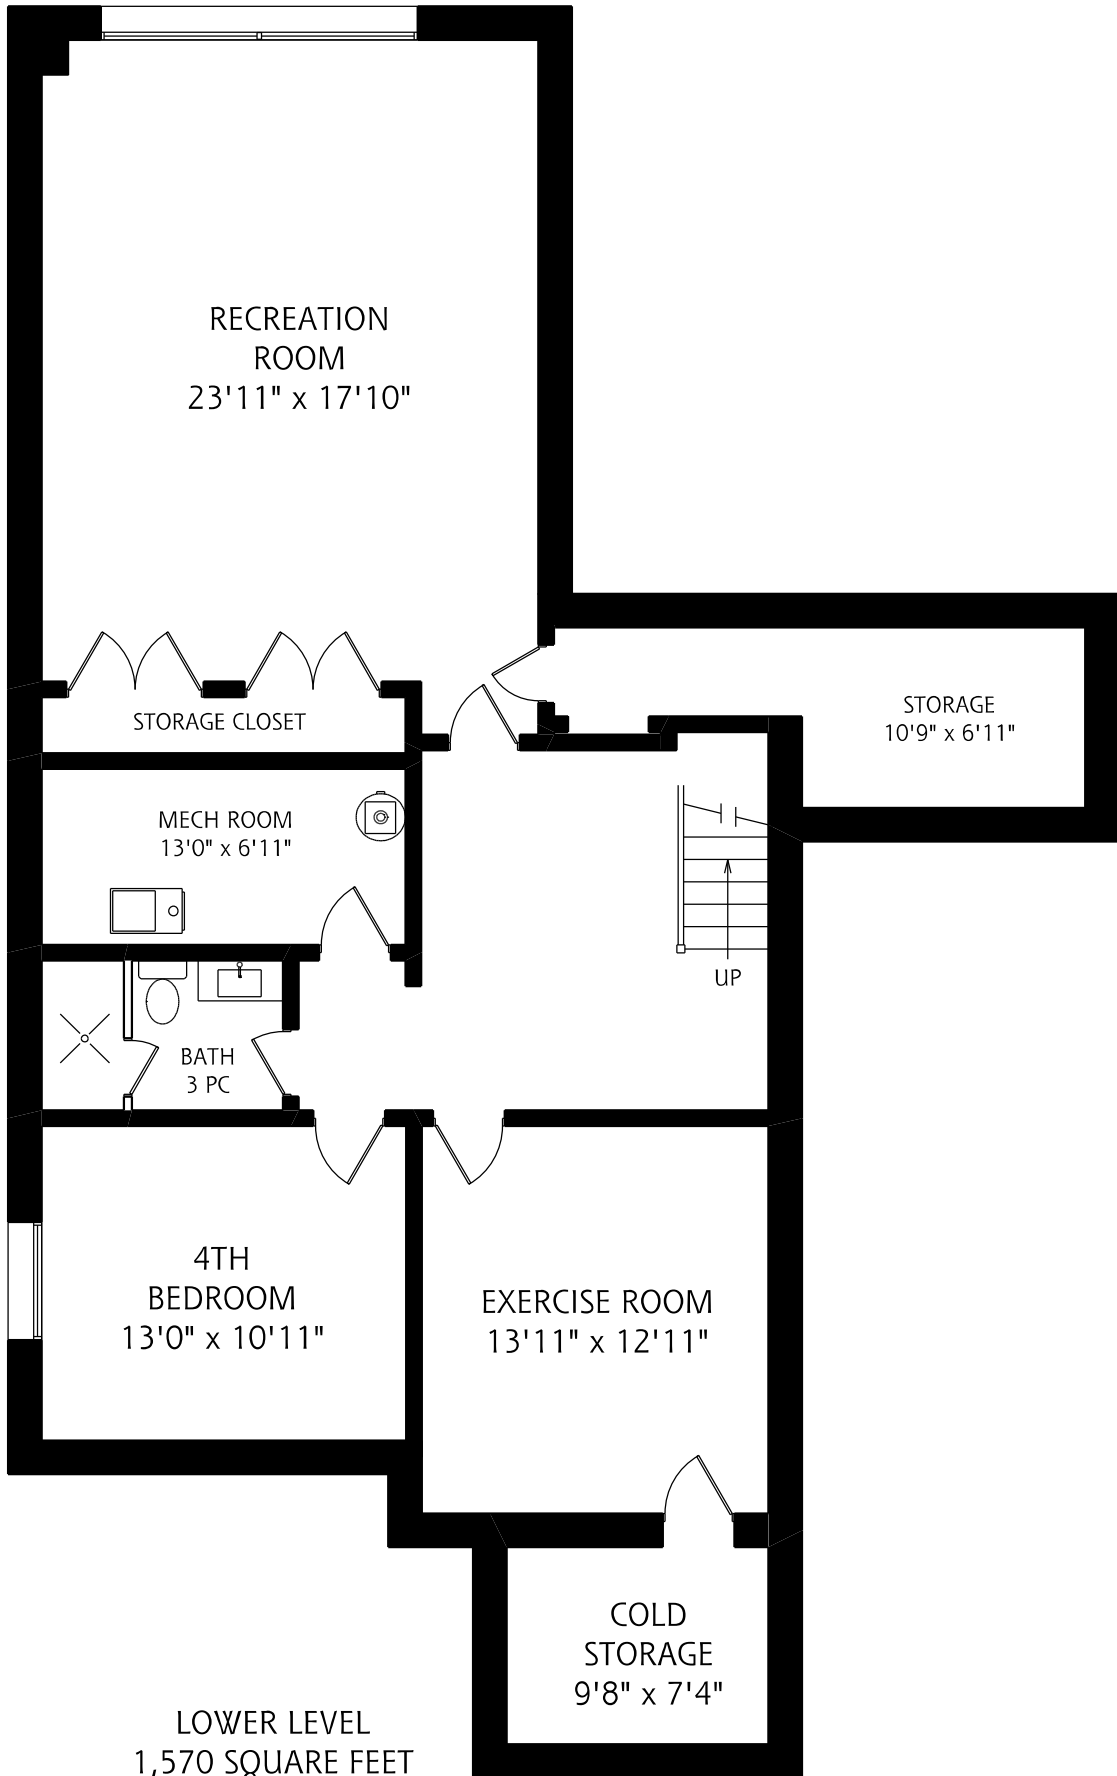

# 101 ESGORE DRIVE

SECOND FLOOR  
1,570 SQUARE FEET

ALL MEASUREMENTS SHOULD BE CONSIDERED APPROXIMATE

# 101 ESGORE DRIVE

ALL MEASUREMENTS SHOULD BE CONSIDERED APPROXIMATE