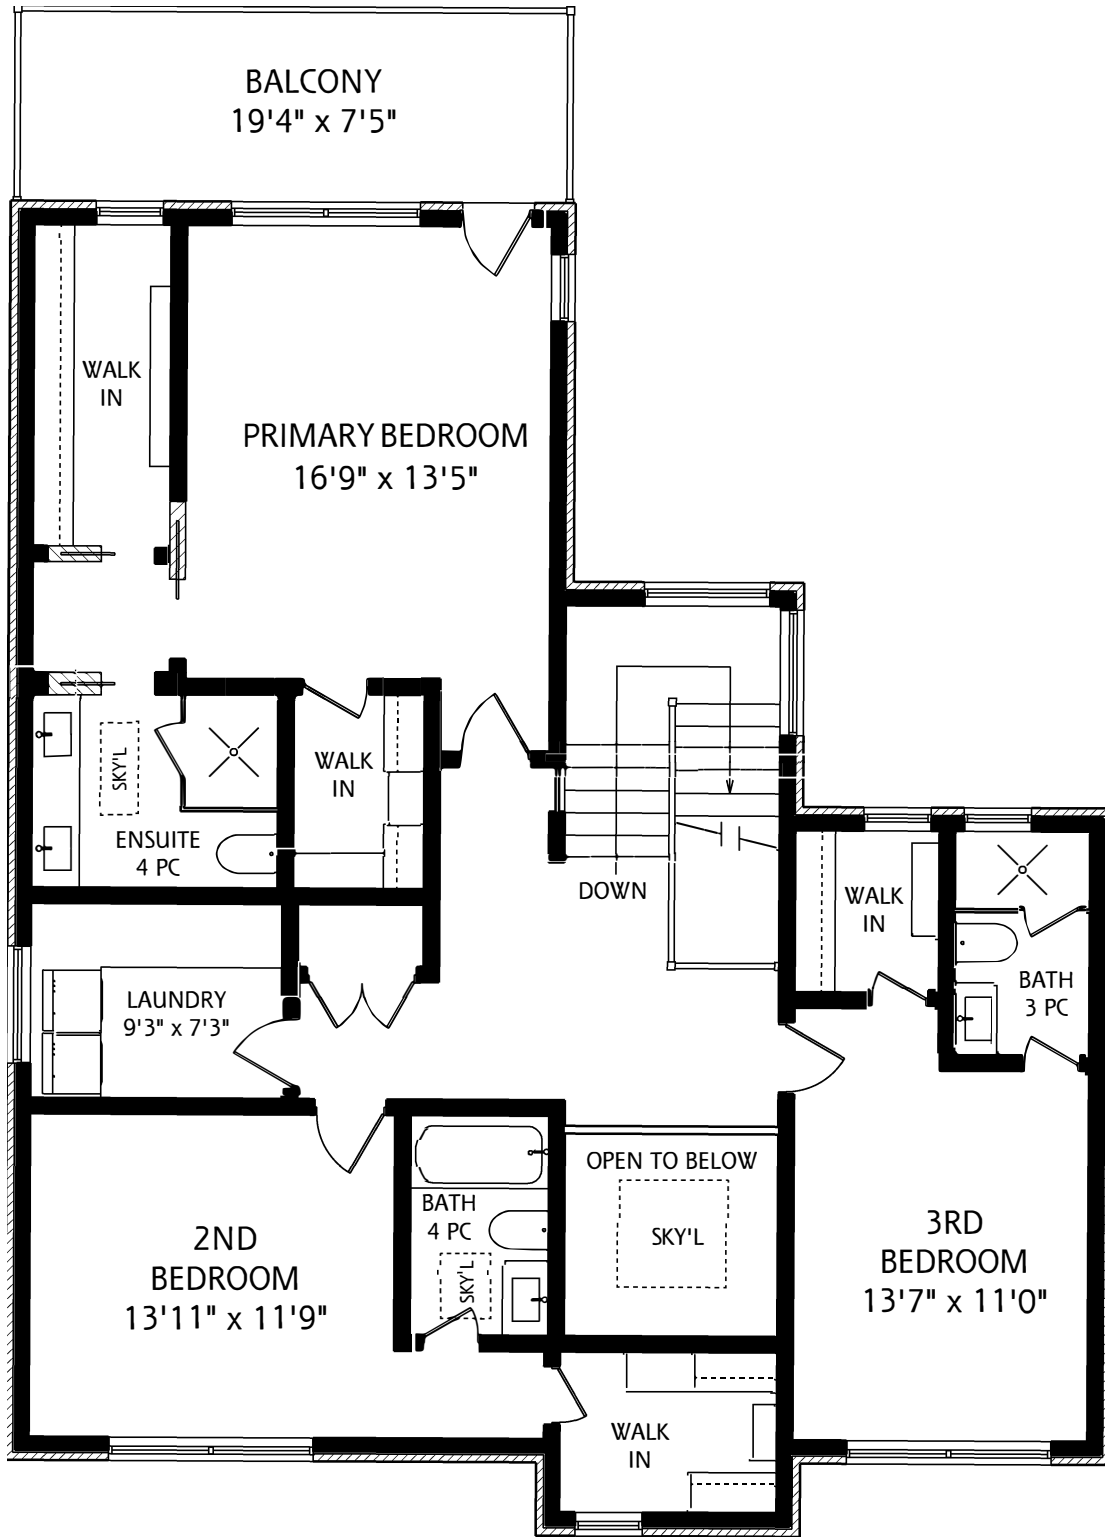

# 101 ESGORE DRIVE

# 101 ESGORE DRIVE

SECOND FLOOR  
1,570 SQUARE FEET

ALL MEASUREMENTS SHOULD BE CONSIDERED APPROXIMATE