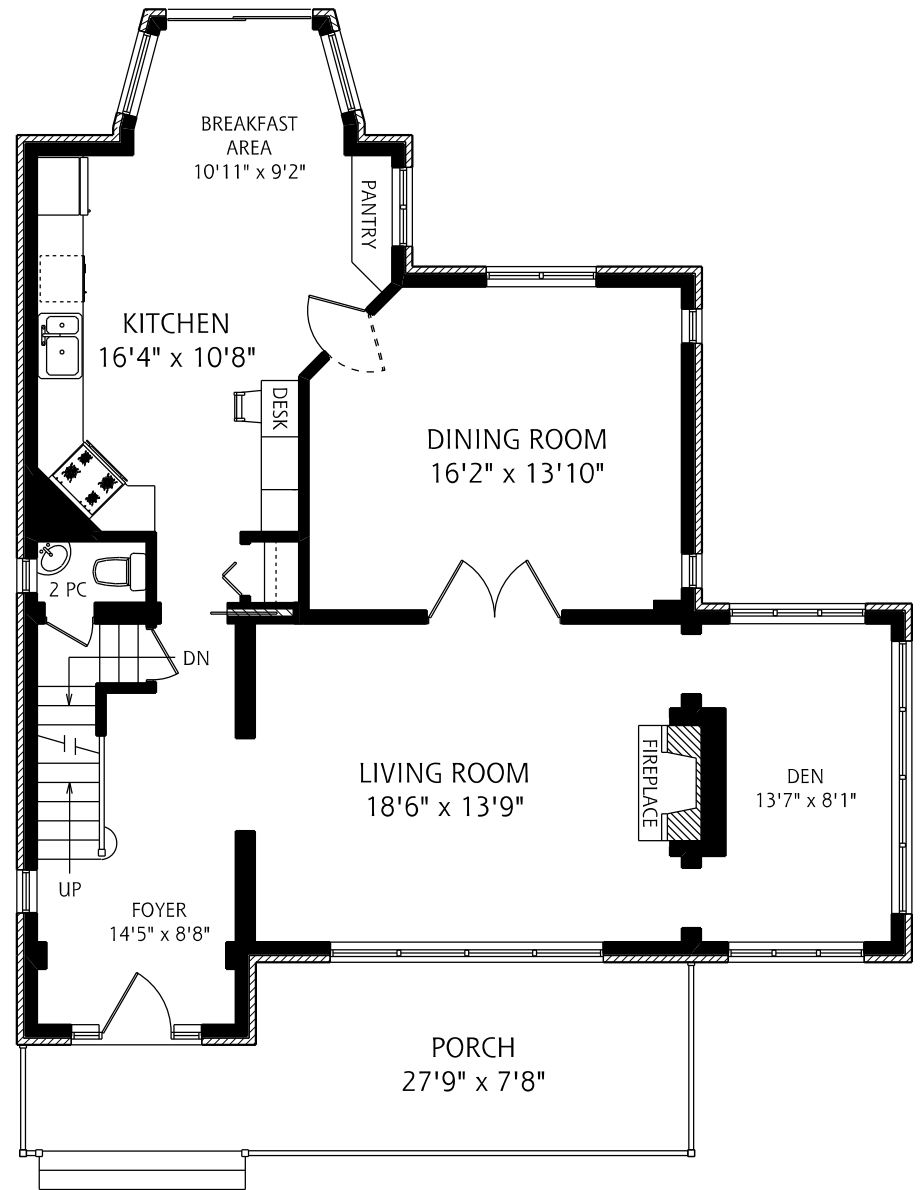

# 31 WEYBOURNE CRESCENT

LOWER LEVEL  
1,140 SQUARE FEET

ALL MEASUREMENTS SHOULD BE CONSIDERED APPROXIMATE

MAIN FLOOR  
1,230 SQUARE FEET

# 31 WEYBOURNE CRESCENT

SECOND FLOOR  
990 SQUARE FEET

THIRD FLOOR  
385 SQUARE FEET

ALL MEASUREMENTS SHOULD BE CONSIDERED APPROXIMATE