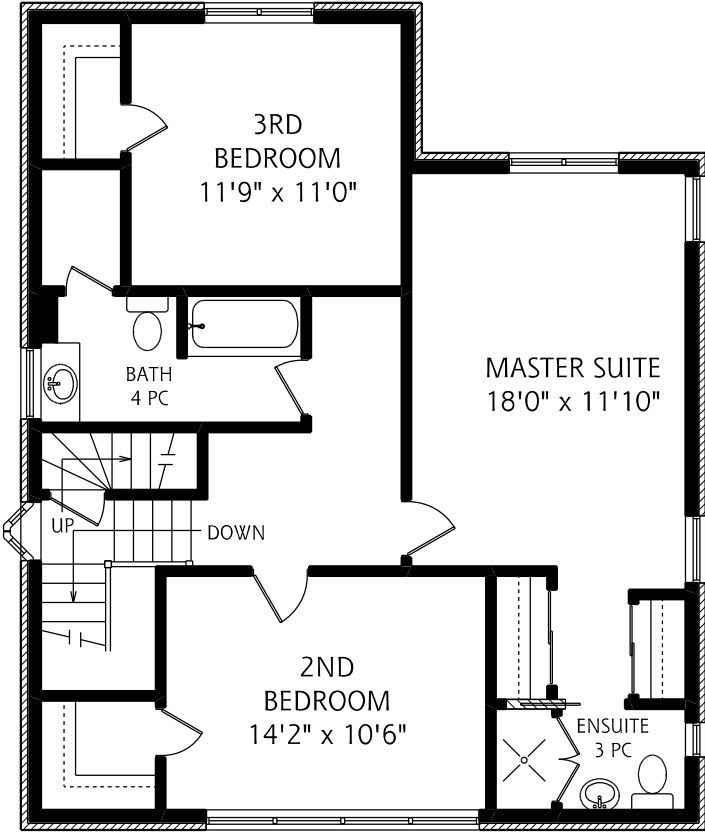

# 31 WEYBOURNE CRESCENT

LOWER LEVEL  
1,140 SQUARE FEET

ALL MEASUREMENTS SHOULD BE CONSIDERED APPROXIMATE

MAIN FLOOR  
1,230 SQUARE FEET

# 31 WEYBOURNE CRESCENT

SECOND FLOOR  
990 SQUARE FEET

THIRD FLOOR  
385 SQUARE FEET

ALL MEASUREMENTS SHOULD BE CONSIDERED APPROXIMATE