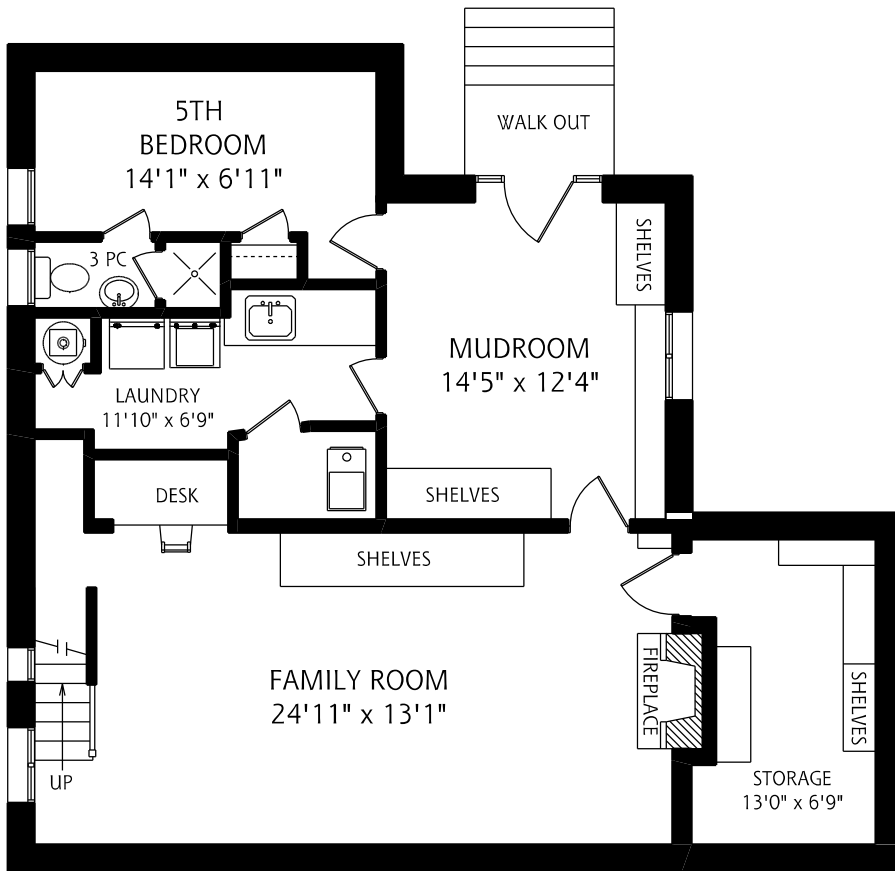

# 31 WEYBOURNE CRESCENT

LOWER LEVEL  
1,140 SQUARE FEET

ALL MEASUREMENTS SHOULD BE CONSIDERED APPROXIMATE

MAIN FLOOR  
1,230 SQUARE FEET

# 31 WEYBOURNE CRESCENT

SECOND FLOOR  
990 SQUARE FEET

THIRD FLOOR  
385 SQUARE FEET

ALL MEASUREMENTS SHOULD BE CONSIDERED APPROXIMATE