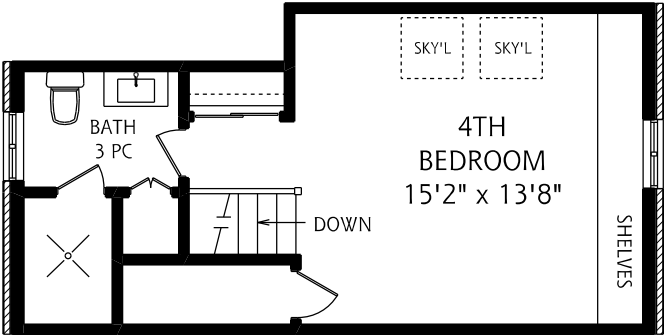

# 31 WEYBOURNE CRESCENT

LOWER LEVEL  
1,140 SQUARE FEET

ALL MEASUREMENTS SHOULD BE CONSIDERED APPROXIMATE

MAIN FLOOR  
1,230 SQUARE FEET

# 31 WEYBOURNE CRESCENT

SECOND FLOOR  
990 SQUARE FEET

THIRD FLOOR  
385 SQUARE FEET

ALL MEASUREMENTS SHOULD BE CONSIDERED APPROXIMATE