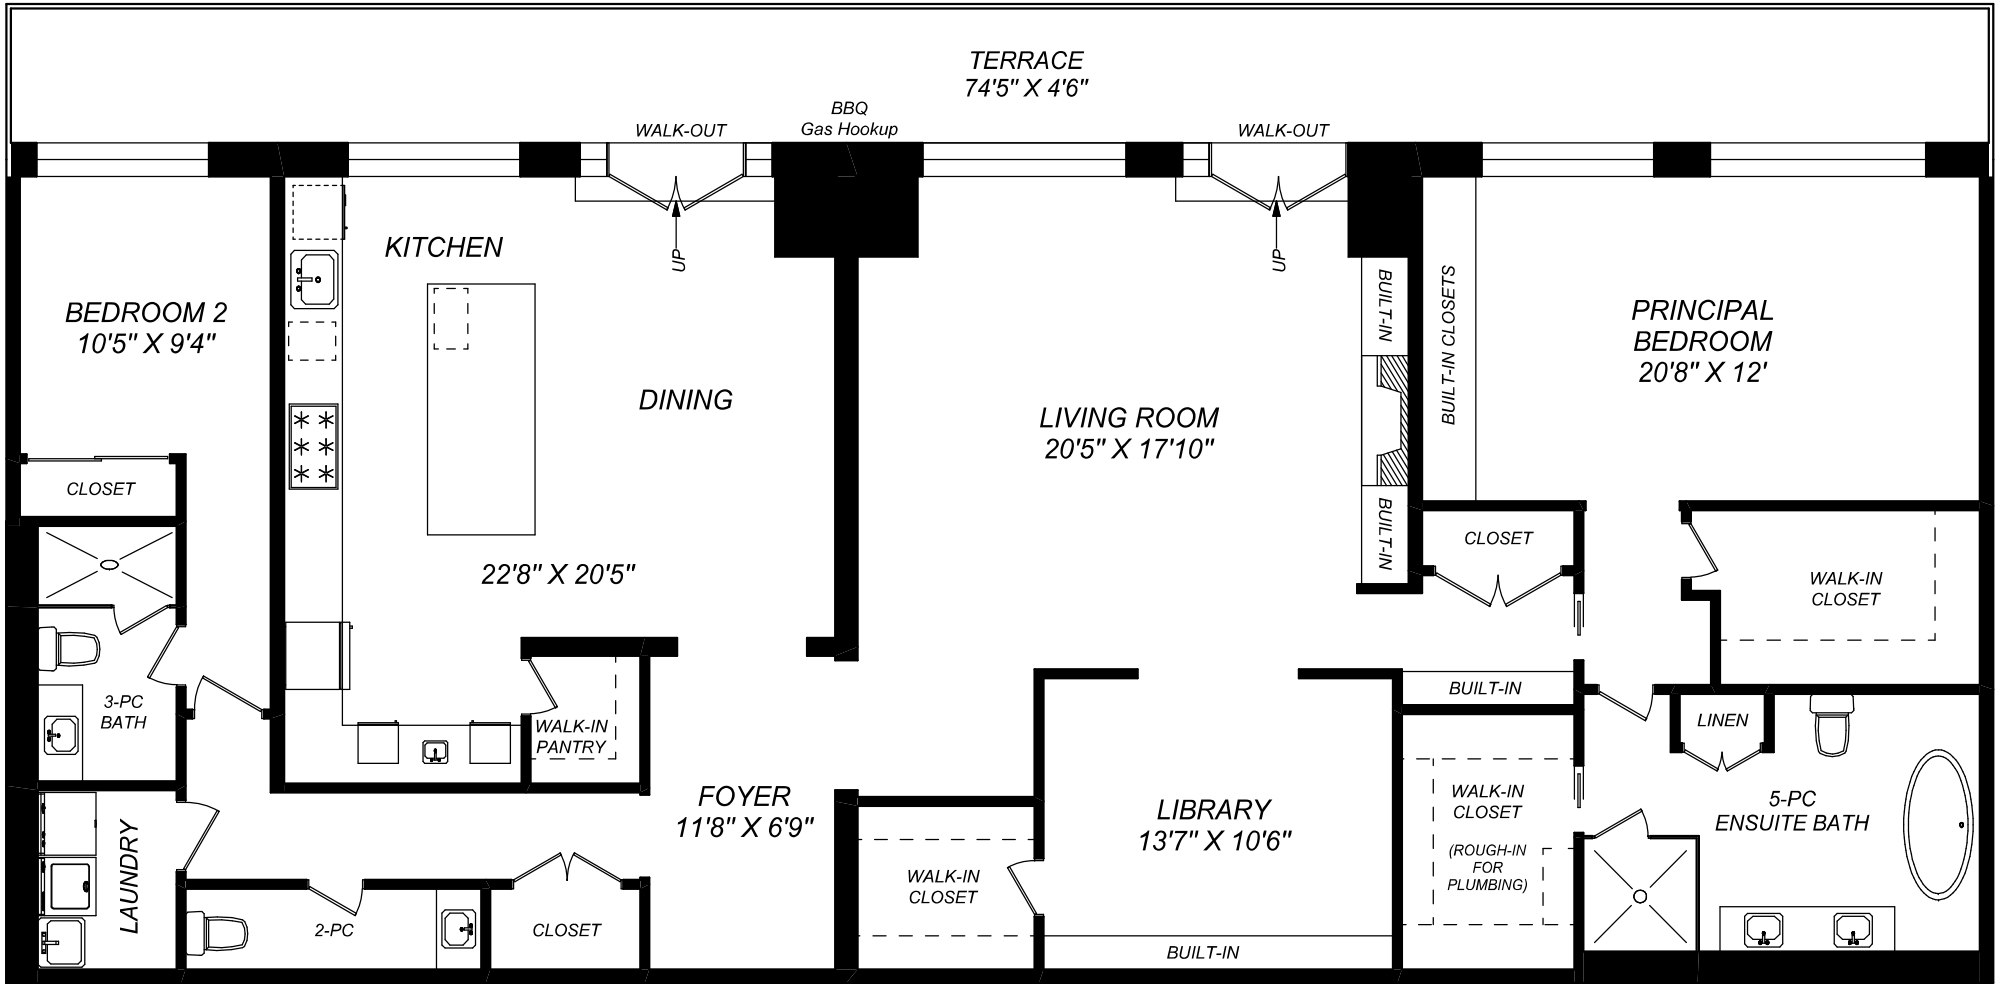

25 SCRIVENER SQUARE - SUITE 1203

2370 SQUARE FEET

(AS PER MPAC)

(CEILING HEIGHT : 11'-0")

truPlan

416 573 2096

E & O.E.

Floor plan may not be 100% accurate.