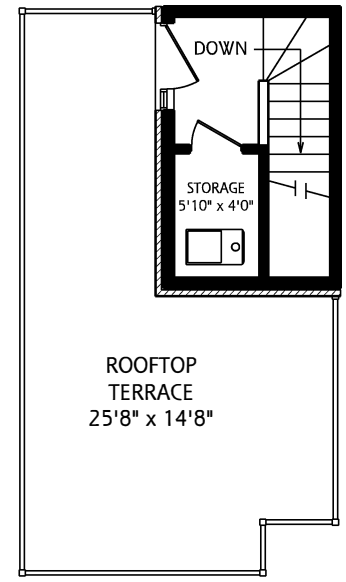

31 FLORENCE STREET UNIT #1

LOWER LEVEL
370 SQUARE FEET

MAIN FLOOR
375 SQUARE FEET

SECOND FLOOR
410 SQUARE FEET

THIRD FLOOR
500 SQUARE FEET

UPPER LEVEL
120 SQUARE FEET

ALL MEASUREMENTS SHOULD BE CONSIDERED APPROXIMATE