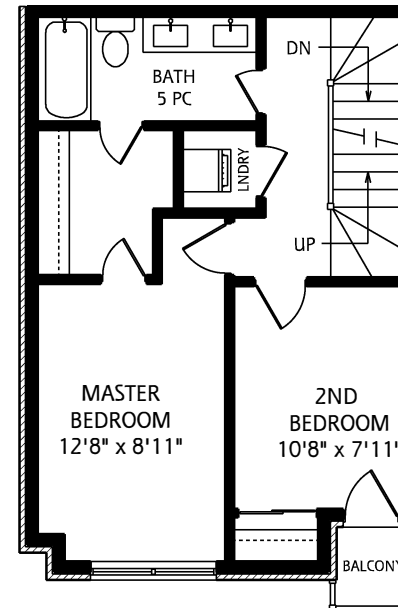

31 FLORENCE STREET UNIT #1

LOWER LEVEL
370 SQUARE FEET

MAIN FLOOR
375 SQUARE FEET

SECOND FLOOR
410 SQUARE FEET

THIRD FLOOR
500 SQUARE FEET

UPPER LEVEL
120 SQUARE FEET

ALL MEASUREMENTS SHOULD BE CONSIDERED APPROXIMATE