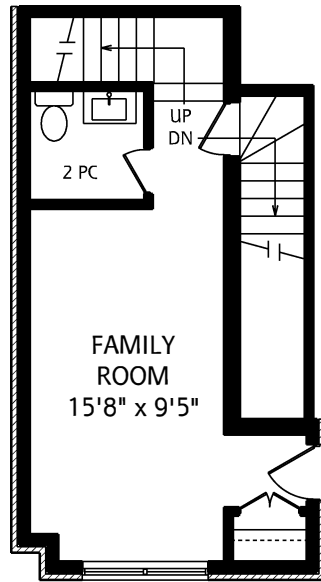

31 FLORENCE STREET UNIT #1

LOWER LEVEL
370 SQUARE FEET

MAIN FLOOR
375 SQUARE FEET

SECOND FLOOR
410 SQUARE FEET

THIRD FLOOR
500 SQUARE FEET

UPPER LEVEL
120 SQUARE FEET

ALL MEASUREMENTS SHOULD BE CONSIDERED APPROXIMATE