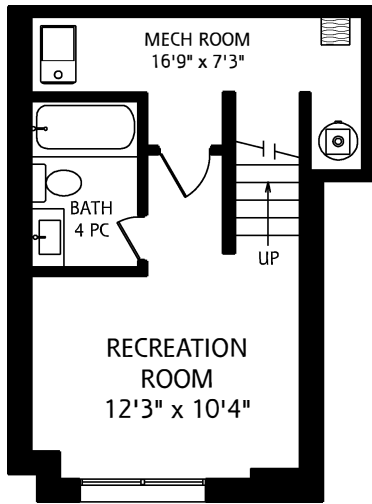

31 FLORENCE STREET UNIT #1

LOWER LEVEL
370 SQUARE FEET

MAIN FLOOR
375 SQUARE FEET

SECOND FLOOR
410 SQUARE FEET

THIRD FLOOR
500 SQUARE FEET

UPPER LEVEL
120 SQUARE FEET

ALL MEASUREMENTS SHOULD BE CONSIDERED APPROXIMATE