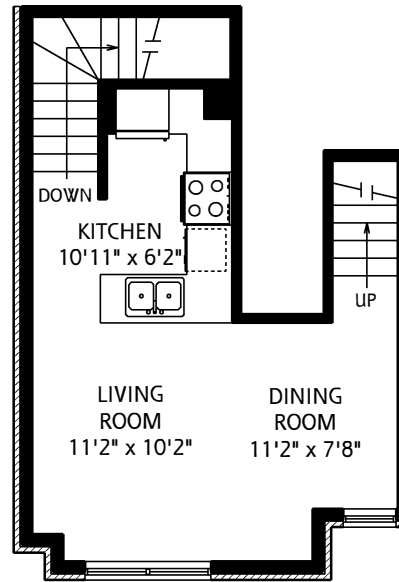

31 FLORENCE STREET UNIT #1

LOWER LEVEL
370 SQUARE FEET

MAIN FLOOR
375 SQUARE FEET

SECOND FLOOR
410 SQUARE FEET

THIRD FLOOR
500 SQUARE FEET

UPPER LEVEL
120 SQUARE FEET

ALL MEASUREMENTS SHOULD BE CONSIDERED APPROXIMATE