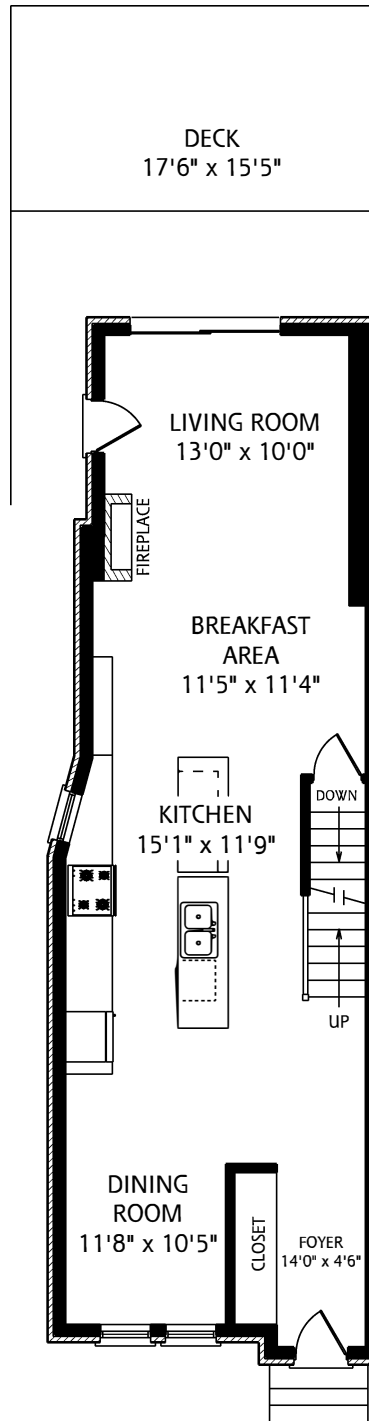

14 WELLESLEY AVENUE

LOWER LEVEL
485 SQUARE FEET

MAIN FLOOR
800 SQUARE FEET

SECOND FLOOR
800 SQUARE FEET

THIRD FLOOR
380 SQUARE FEET

ALL MEASUREMENTS SHOULD BE CONSIDERED APPROXIMATE