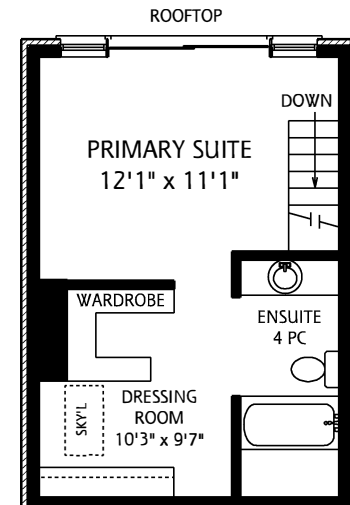

14 WELLESLEY AVENUE

LOWER LEVEL
485 SQUARE FEET

MAIN FLOOR
800 SQUARE FEET

SECOND FLOOR
800 SQUARE FEET

THIRD FLOOR
380 SQUARE FEET

ALL MEASUREMENTS SHOULD BE CONSIDERED APPROXIMATE