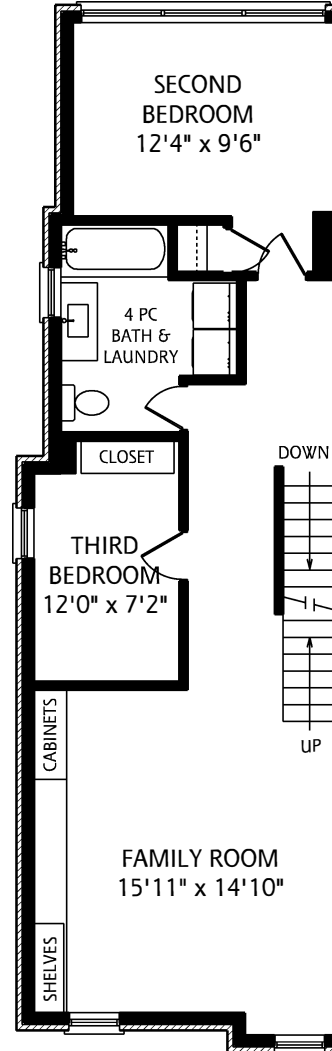

14 WELLESLEY AVENUE

LOWER LEVEL
485 SQUARE FEET

MAIN FLOOR
800 SQUARE FEET

SECOND FLOOR
800 SQUARE FEET

THIRD FLOOR
380 SQUARE FEET

ALL MEASUREMENTS SHOULD BE CONSIDERED APPROXIMATE