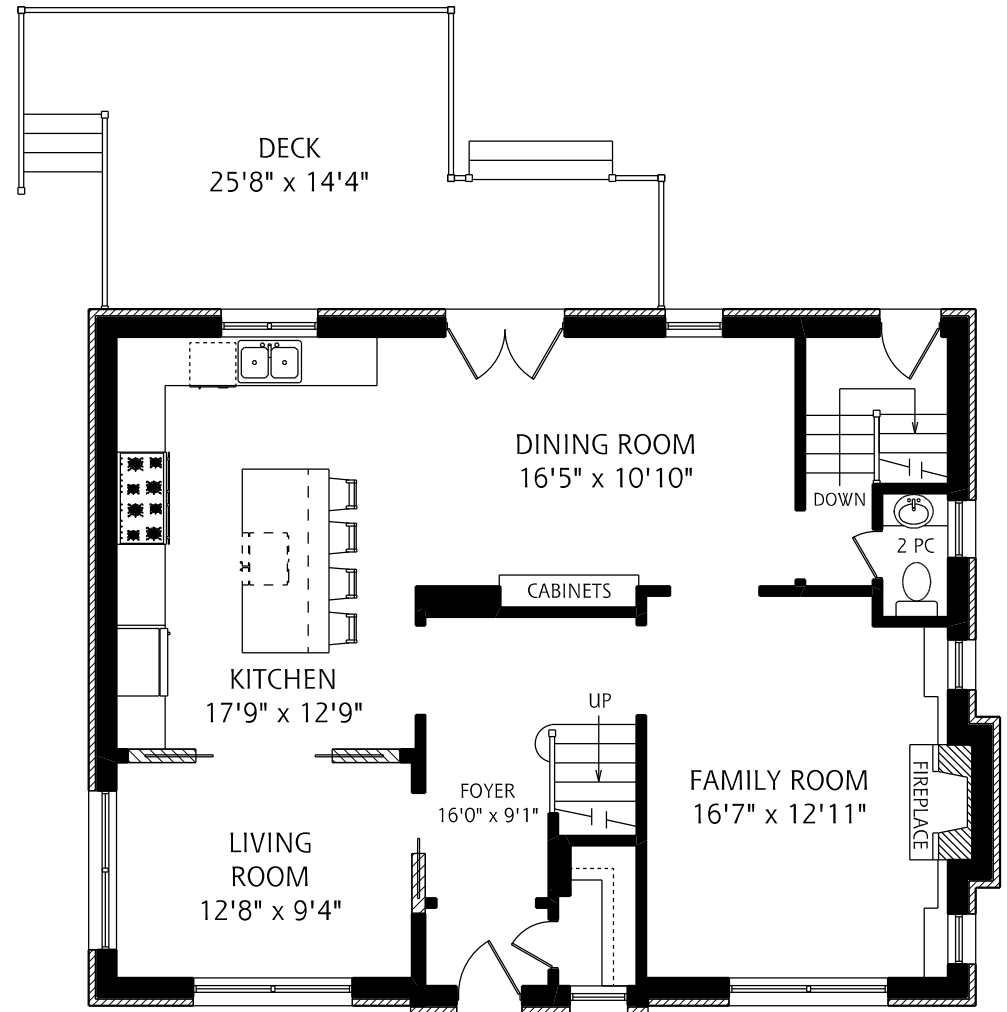

68 ST LEONARDS AVENUE

LOWER LEVEL
1,165 SQUARE FEET

MAIN FLOOR
1,180 SQUARE FEET

ALL MEASUREMENTS SHOULD BE CONSIDERED APPROXIMATE

68 ST LEONARDS AVENUE

SECOND FLOOR
1,280 SQUARE FEET

ALL MEASUREMENTS SHOULD BE CONSIDERED APPROXIMATE

THIRD FLOOR
560 SQUARE FEET