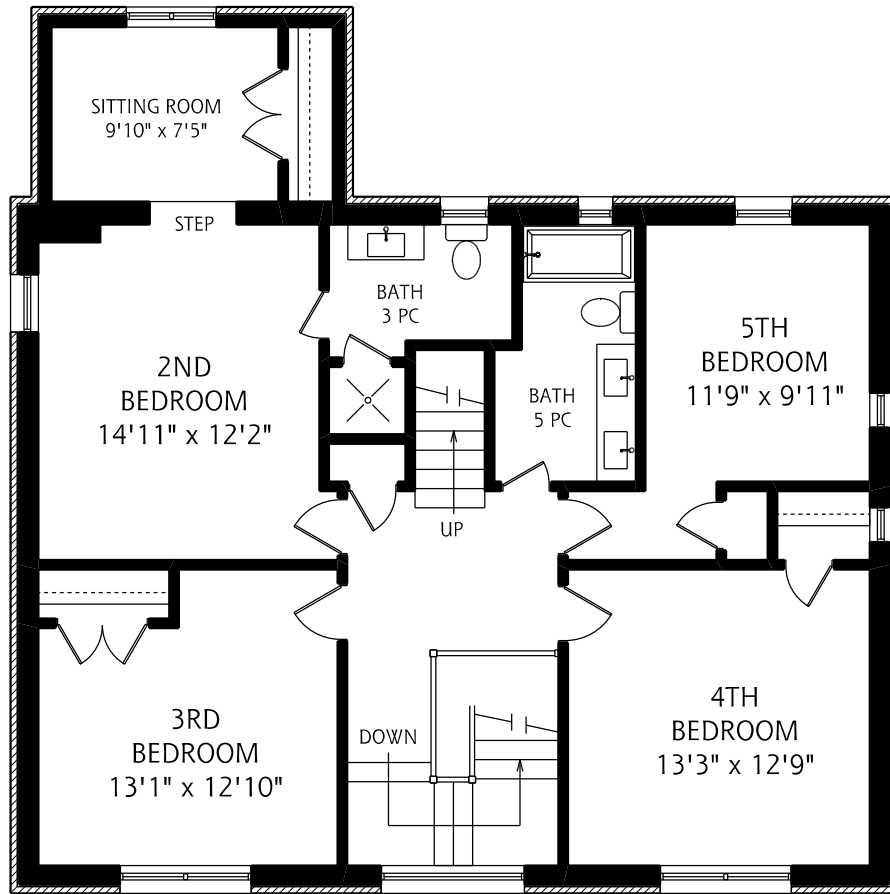

68 ST LEONARDS AVENUE

LOWER LEVEL
1,165 SQUARE FEET

MAIN FLOOR
1,180 SQUARE FEET

ALL MEASUREMENTS SHOULD BE CONSIDERED APPROXIMATE

68 ST LEONARDS AVENUE

SECOND FLOOR
1,280 SQUARE FEET

ALL MEASUREMENTS SHOULD BE CONSIDERED APPROXIMATE

THIRD FLOOR
560 SQUARE FEET