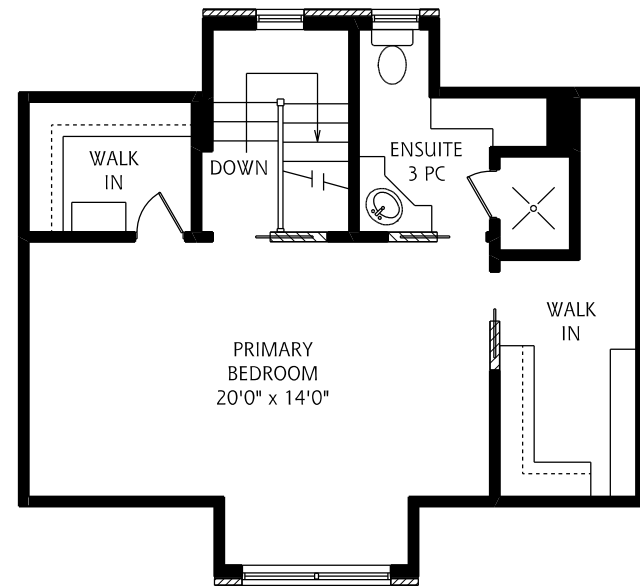

68 ST LEONARDS AVENUE

LOWER LEVEL
1,165 SQUARE FEET

MAIN FLOOR
1,180 SQUARE FEET

ALL MEASUREMENTS SHOULD BE CONSIDERED APPROXIMATE

68 ST LEONARDS AVENUE

SECOND FLOOR
1,280 SQUARE FEET

ALL MEASUREMENTS SHOULD BE CONSIDERED APPROXIMATE

THIRD FLOOR
560 SQUARE FEET