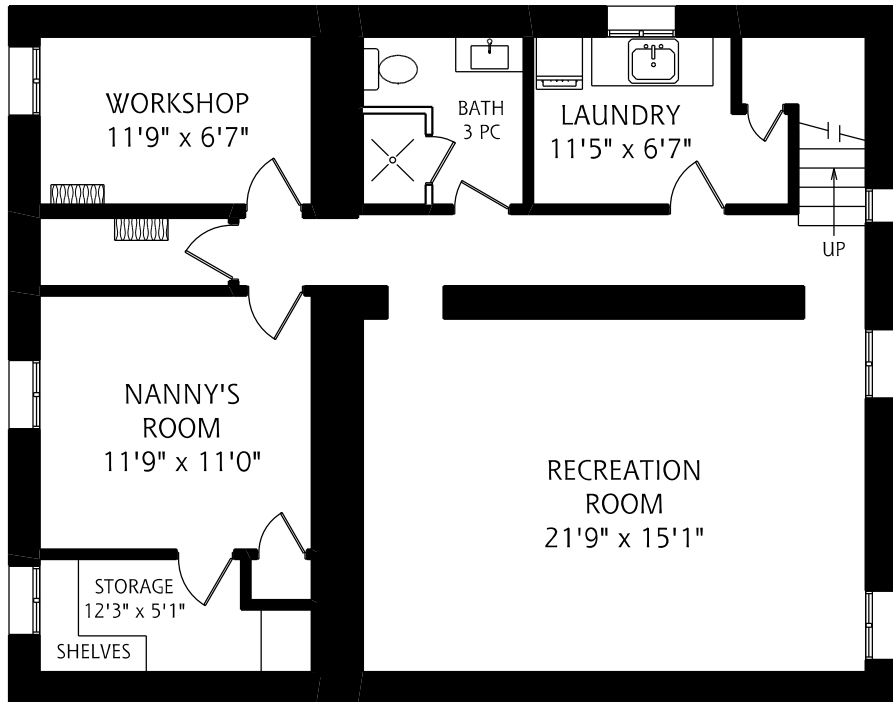

68 ST LEONARDS AVENUE

LOWER LEVEL
1,165 SQUARE FEET

MAIN FLOOR
1,180 SQUARE FEET

ALL MEASUREMENTS SHOULD BE CONSIDERED APPROXIMATE

68 ST LEONARDS AVENUE

SECOND FLOOR
1,280 SQUARE FEET

ALL MEASUREMENTS SHOULD BE CONSIDERED APPROXIMATE

THIRD FLOOR
560 SQUARE FEET