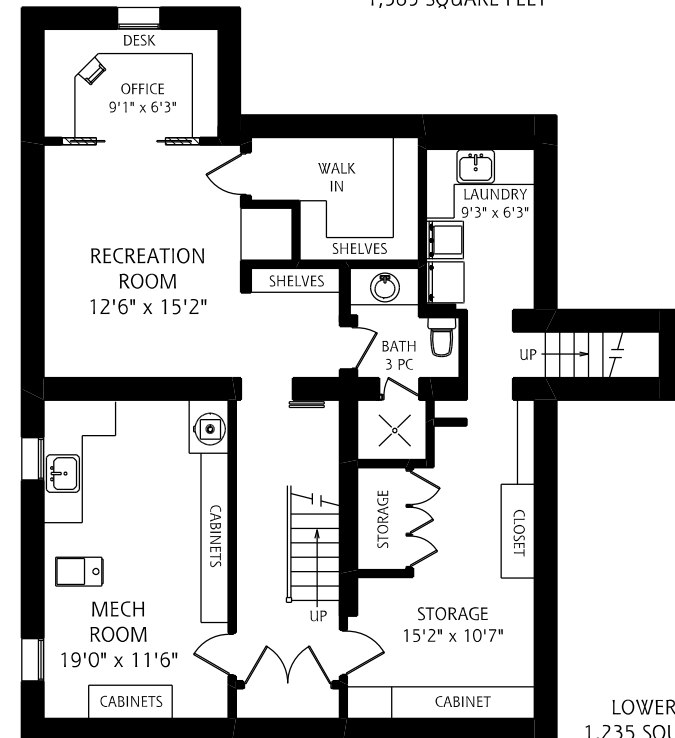

258 YONGE BOULEVARD

MAIN FLOOR
1,455 SQUARE FEET

ALL MEASUREMENTS SHOULD BE CONSIDERED APPROXIMATE

SECOND FLOOR
1,585 SQUARE FEET

LOWER LEVEL
1,235 SQUARE FEET