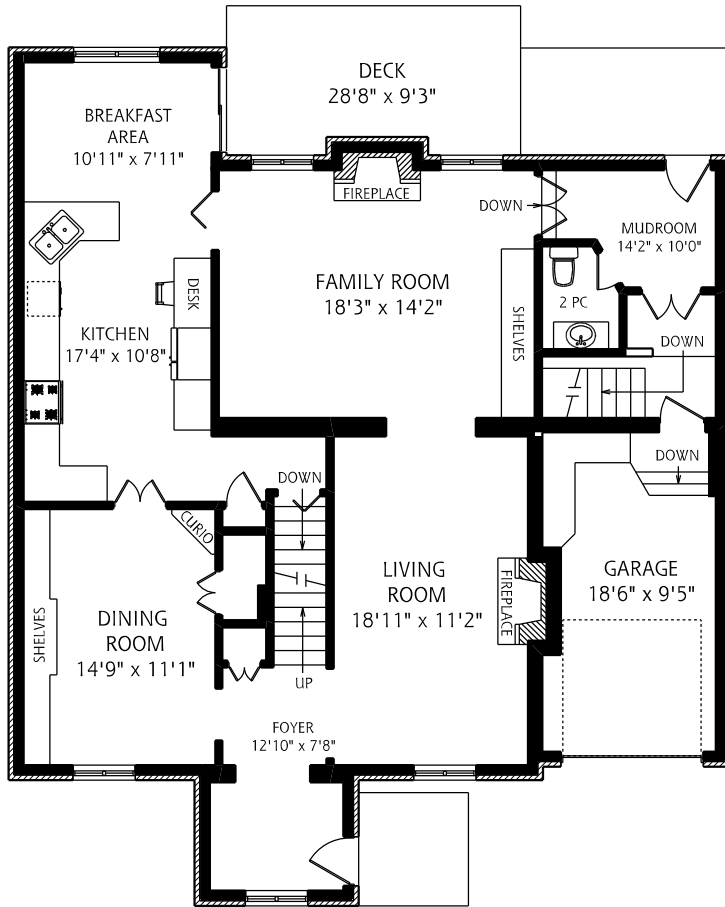

258 YONGE BOULEVARD

MAIN FLOOR
1,455 SQUARE FEET

ALL MEASUREMENTS SHOULD BE CONSIDERED APPROXIMATE

SECOND FLOOR
1,585 SQUARE FEET

LOWER LEVEL
1,235 SQUARE FEET