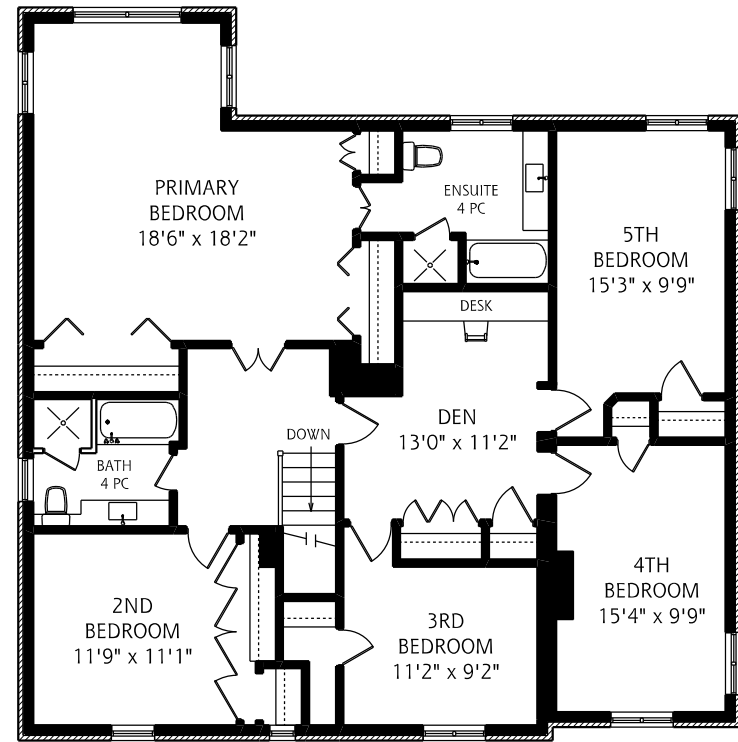

258 YONGE BOULEVARD

MAIN FLOOR
1,455 SQUARE FEET

ALL MEASUREMENTS SHOULD BE CONSIDERED APPROXIMATE

SECOND FLOOR
1,585 SQUARE FEET

LOWER LEVEL
1,235 SQUARE FEET