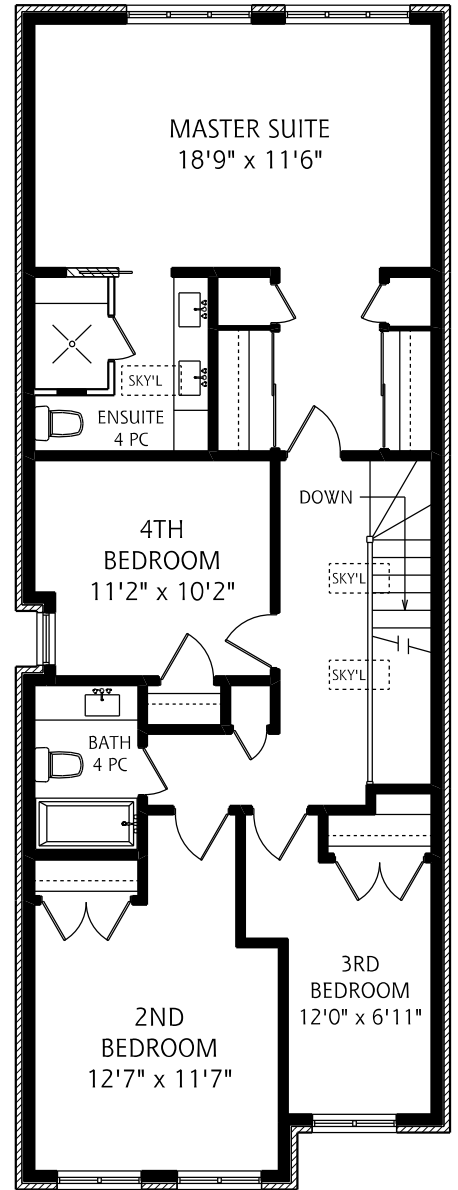

302 ERSKINE AVENUE

LOWER LEVEL
880 SQUARE FEET

MAIN FLOOR
1,135 SQUARE FEET

SECOND FLOOR
1,135 SQUARE FEET

ALL MEASUREMENTS SHOULD BE CONSIDERED APPROXIMATE

15 FOOT SCALE