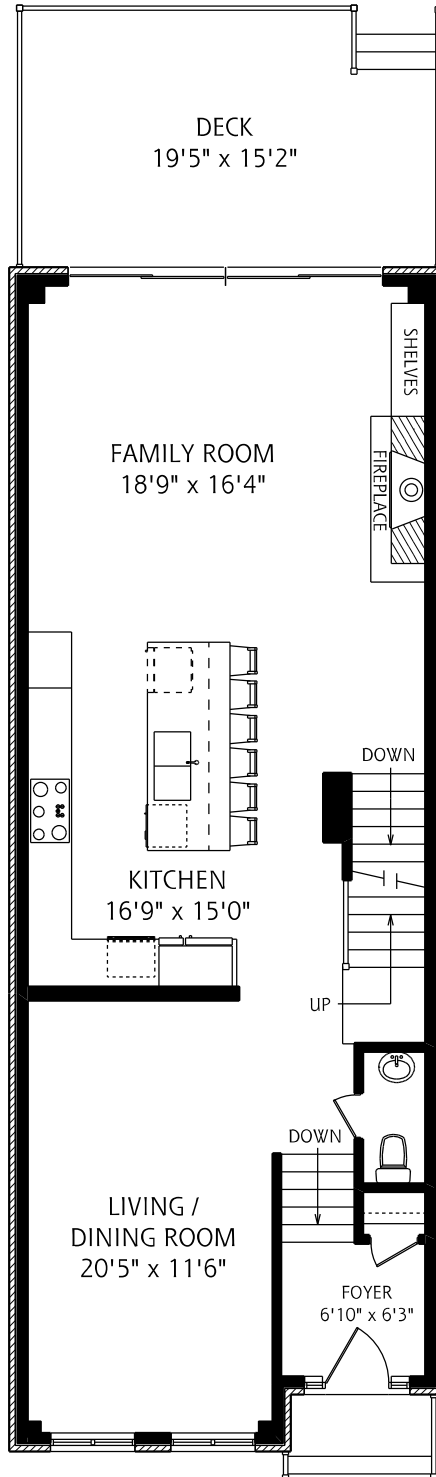

302 ERSKINE AVENUE

LOWER LEVEL
880 SQUARE FEET

MAIN FLOOR
1,135 SQUARE FEET

SECOND FLOOR
1,135 SQUARE FEET

ALL MEASUREMENTS SHOULD BE CONSIDERED APPROXIMATE

15 FOOT SCALE