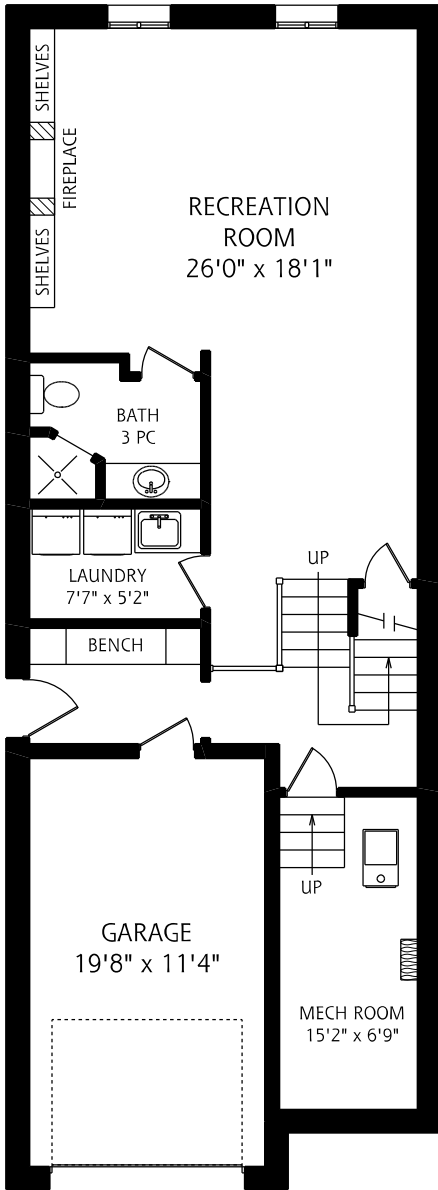

302 ERSKINE AVENUE

LOWER LEVEL
880 SQUARE FEET

MAIN FLOOR
1,135 SQUARE FEET

SECOND FLOOR
1,135 SQUARE FEET

ALL MEASUREMENTS SHOULD BE CONSIDERED APPROXIMATE

15 FOOT SCALE