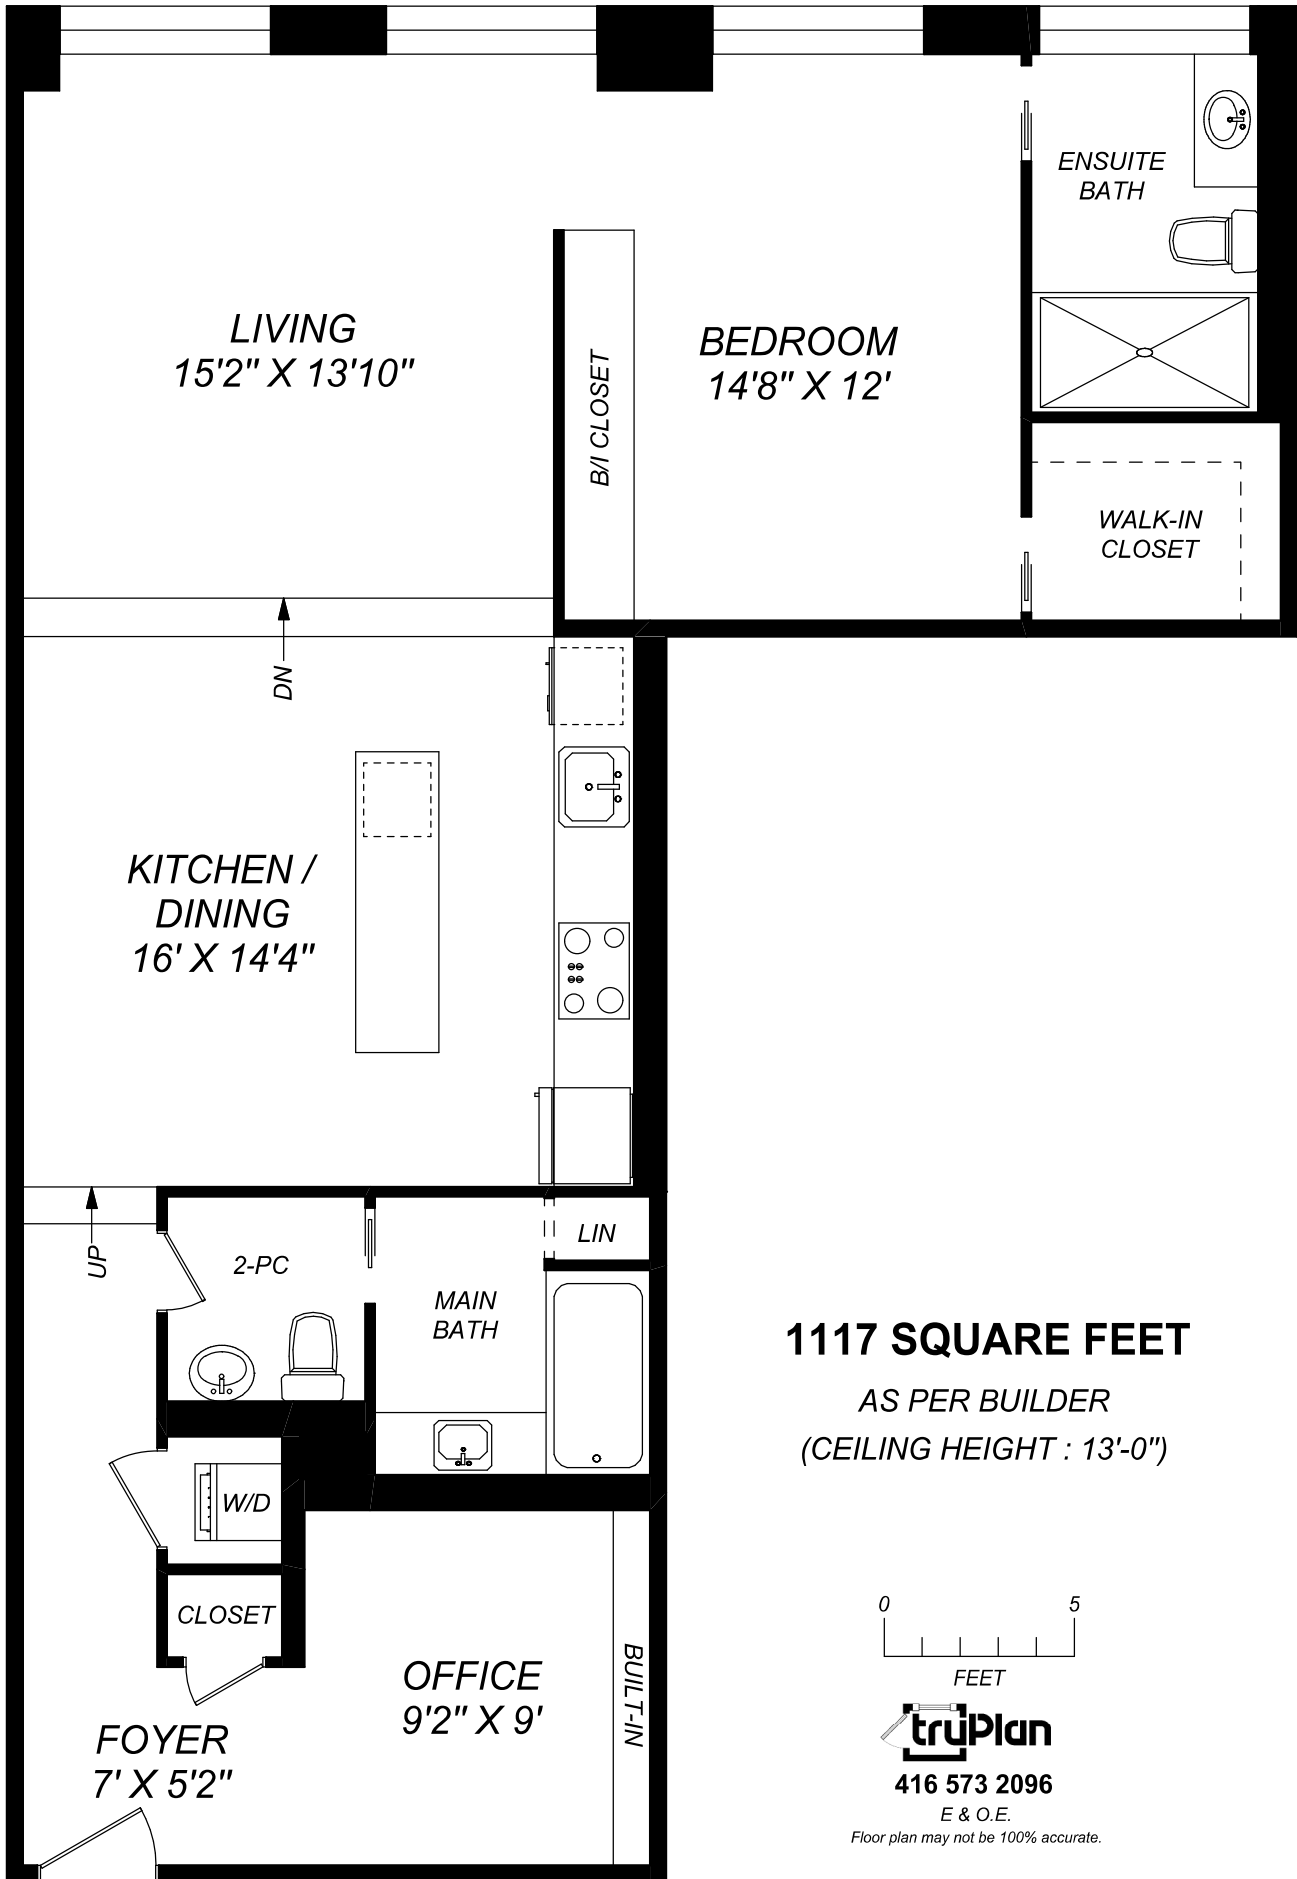

43 HANNA AVENUE - SUITE 126

1117 SQUARE FEET

AS PER BUILDER
(CEILING HEIGHT : 13'-0")