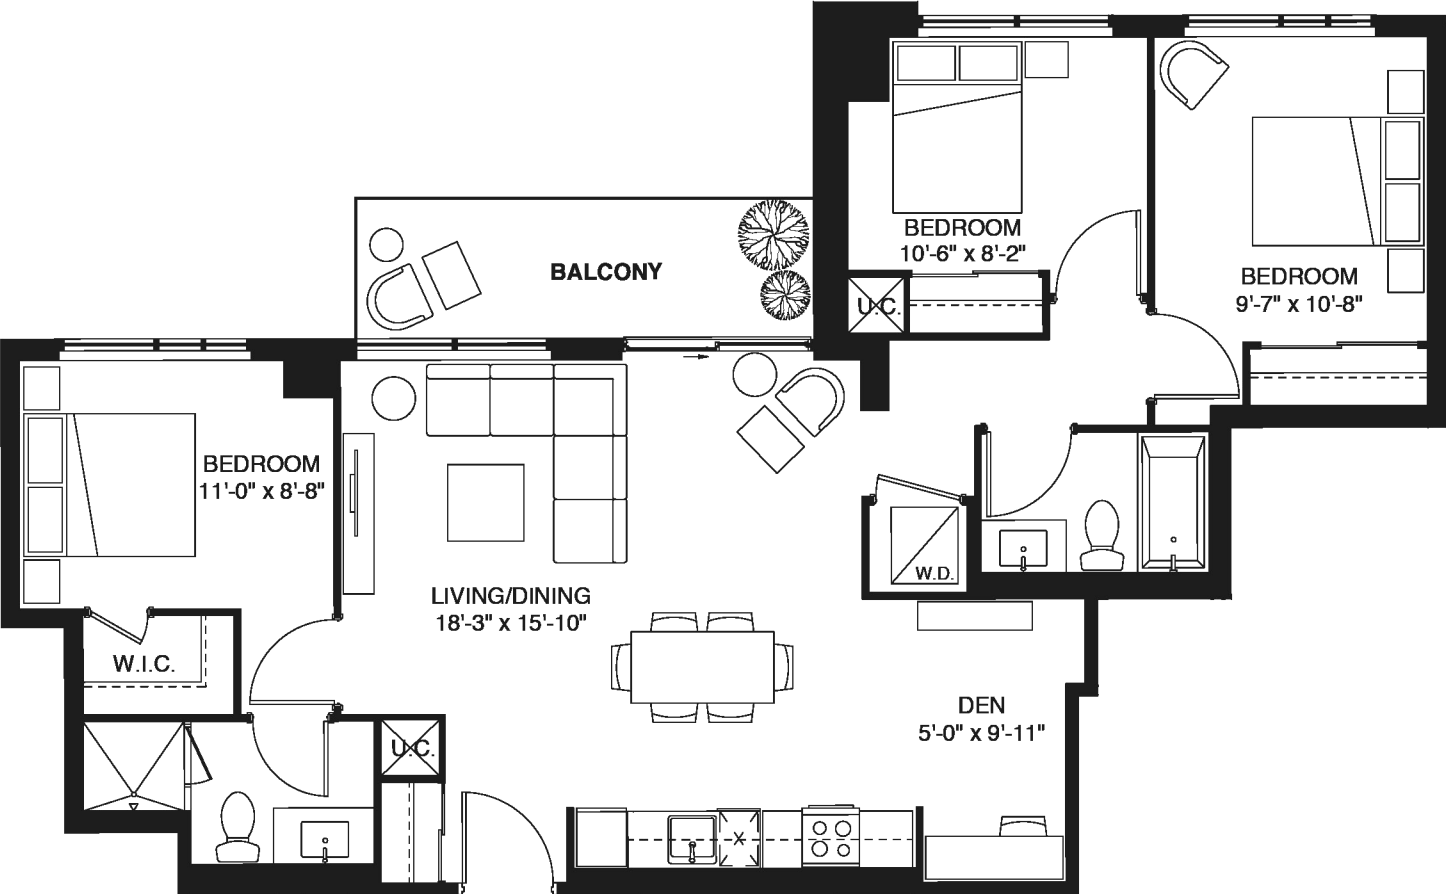

Platform condos

ON THE DANFORTH

3 BEDROOM + DEN

1023 SQ. FT.

SUITE 801

Prices & specifications subject to change without notice. Useable square footage may vary from that stated herein. Furniture not included. Terrace condition may require an interior step. Renderings are artist's concept only E. & O. E. © August 2017 Sierra Building Group. All rights reserved.